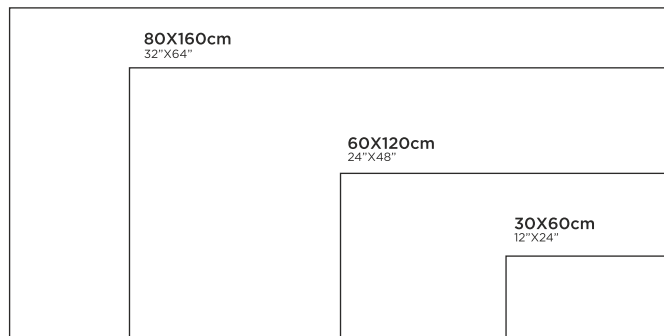

VIOLIN BROWN

FINISH : CARVING

R : 08

120X240cm
48"X95"