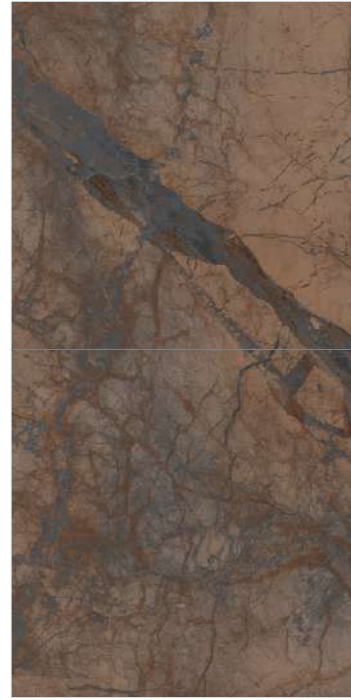

ROBUSTA COCA

FINISH : CARVING

R : O6

120X240cm
48"X95"

120X120cm
48"X48"

30X30cm
12"X12"

30X30cm
12"X12"