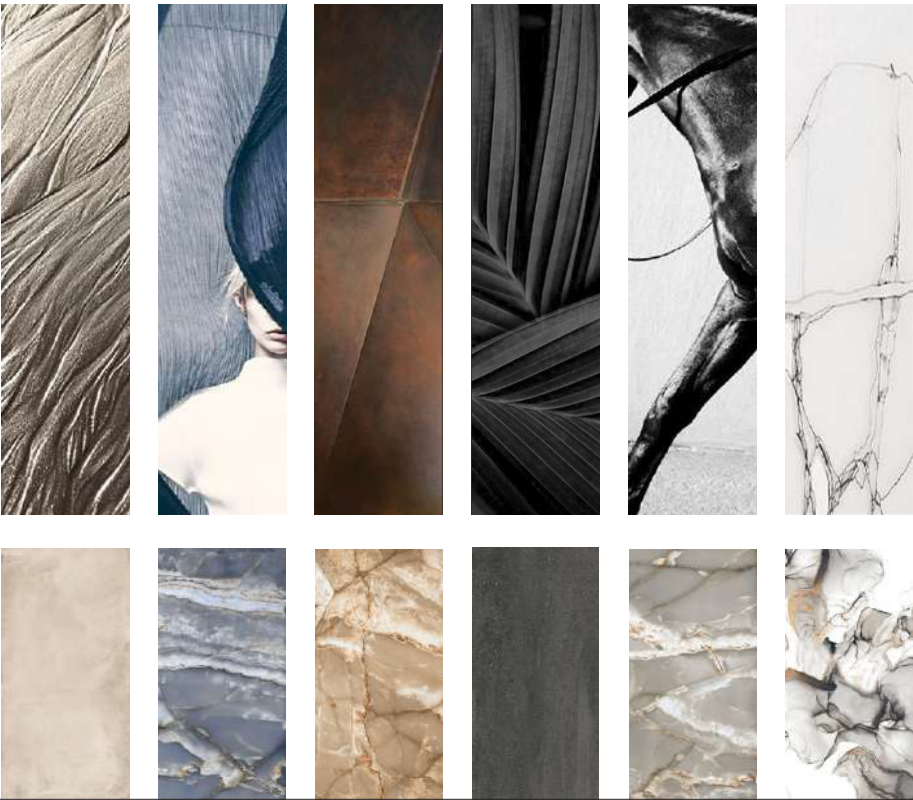

INSPIRATION NATURE

DIFFERENT SURFACES