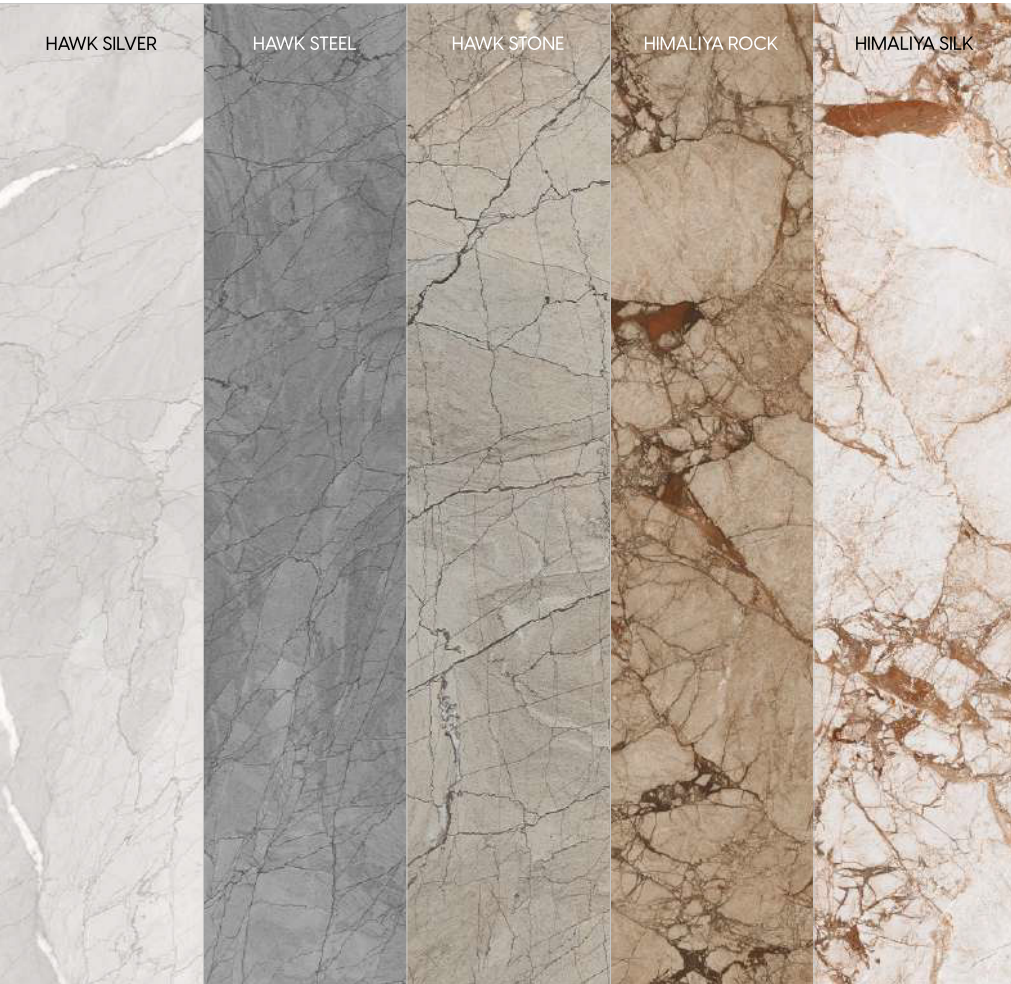

HAWK STONE

HIMALIYA ROCK

HIMALIYA SILK

FINISH : CARVING

HAWK SILVER

FINISH : CARVING

R : 08

120X240cm
48"X95"