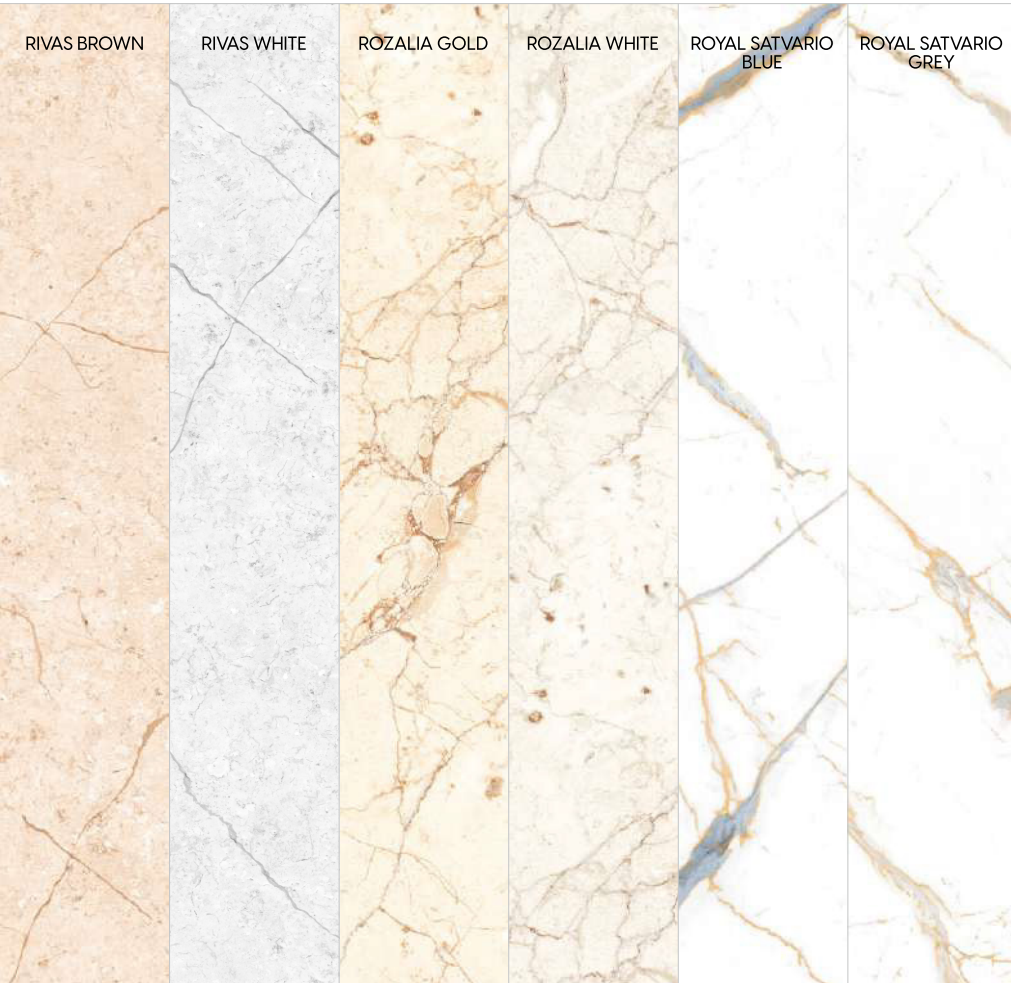

120X240cm
48"X95"

120X120cm
48"X48"

30X30cm
12"X12"

30X30cm
12"X12"

FINISH : CARVING

R : 05

PIETRA GREY

CARVING SERIES