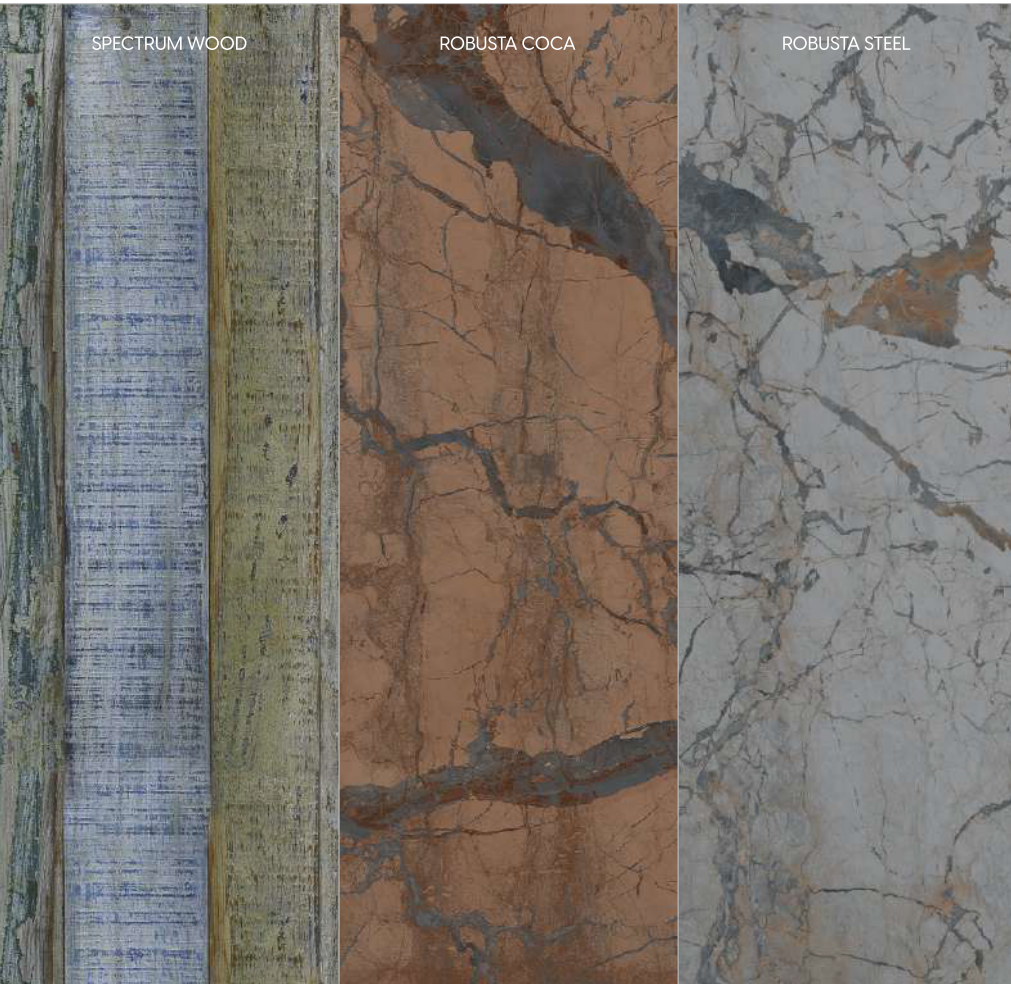

CARVING SERIES

SPECTRUM WOOD

ROBUSTA COCA

ROBUSTA STEEL

FINISH : CARVING