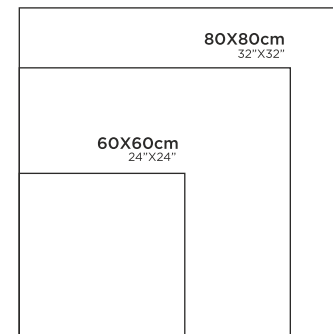

120X120cm
48"X48"