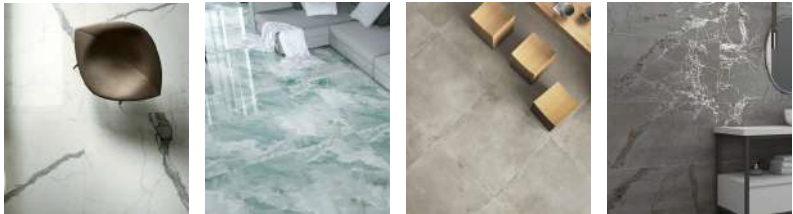

HIGH GLOSS

MATT

CARVING

FINISHES

GLOSSY