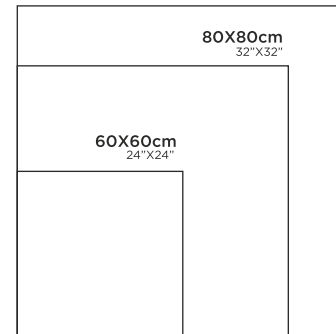

120X120cm
48"X48"