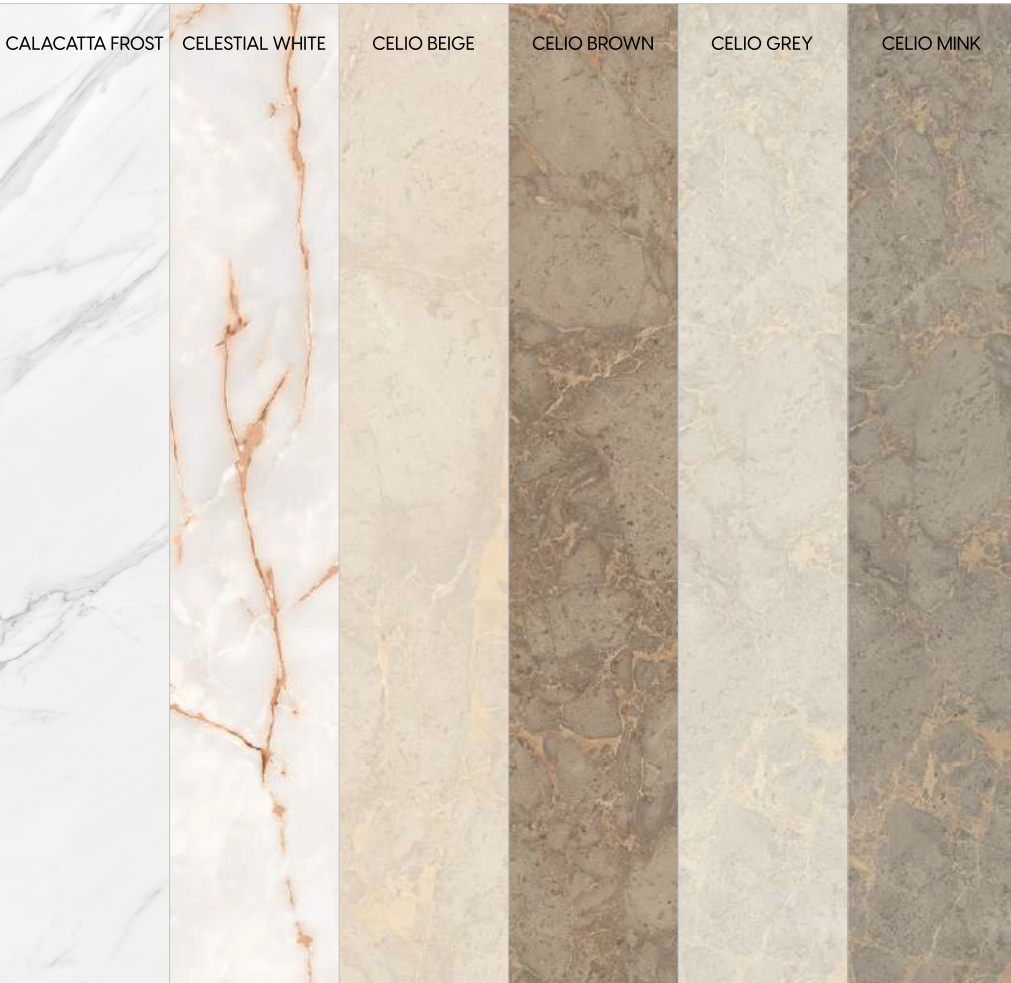

CARVING SERIES

FINISH : CARVING