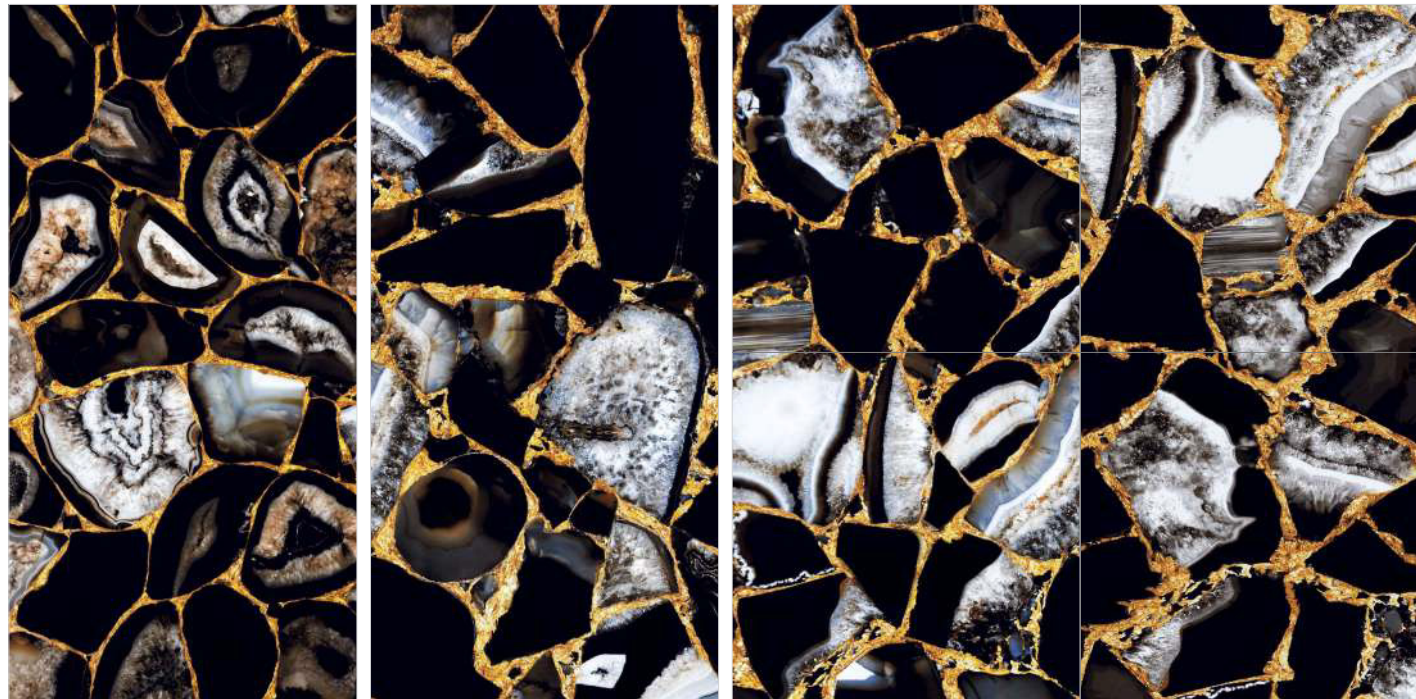

AGATHA BLACK

FINISH : HIGH GLOSS

R : 04

120X240cm
48"X95"

120X120cm
48"X48"

30X30cm
12"X12"

30X30cm
12"X12"