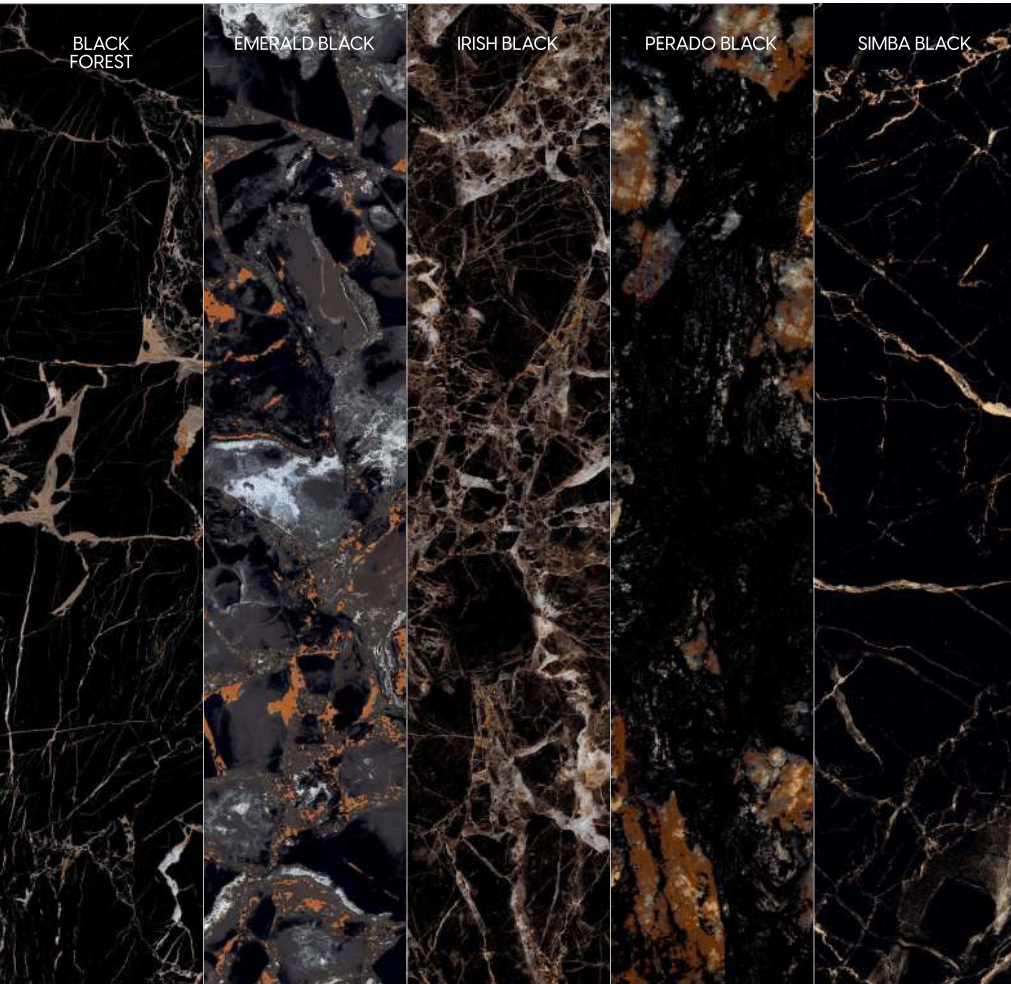

R : 04

120X240cm
48"X95"

120X120cm
48"X48"

30X30cm
12"X12"

30X30cm
12"X12"

BLACK MARBLE LOOK

FINISH : HIGH GLOSS

BLACK FOREST