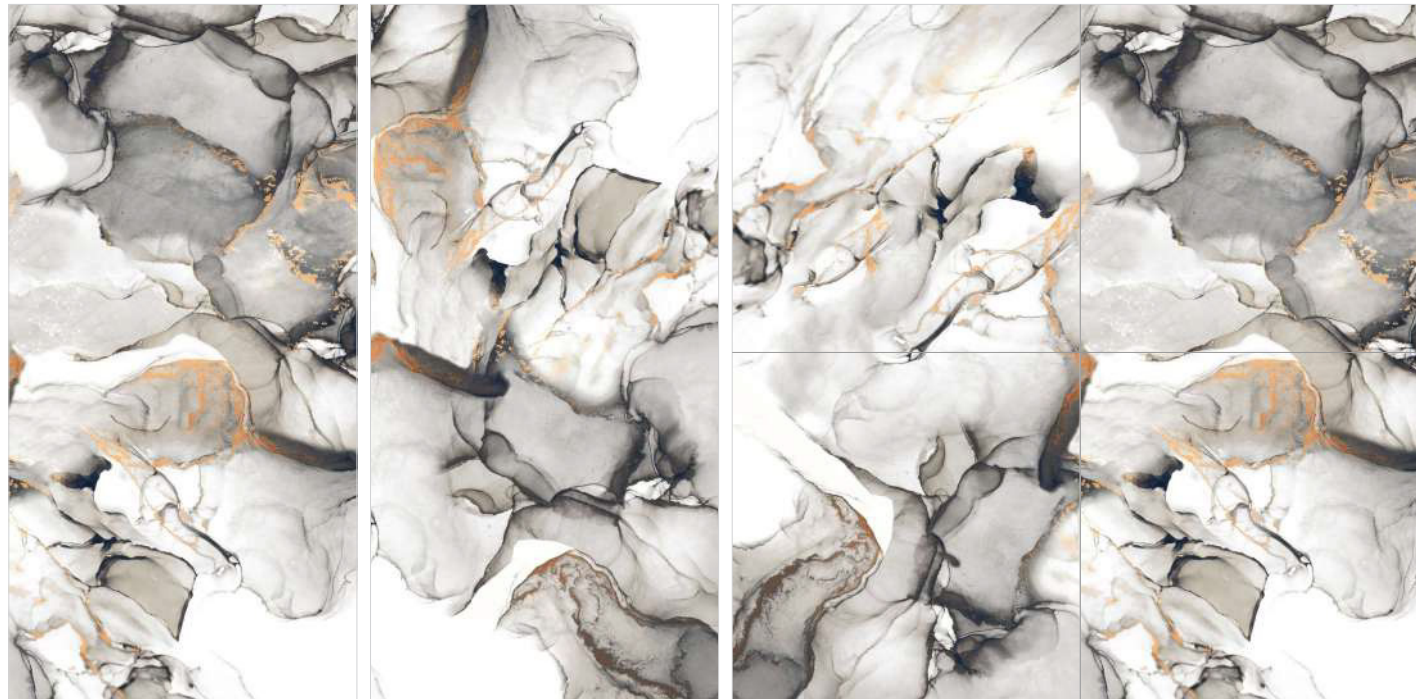

SIDON WHITE

FINISH : HIGH GLOSS
R : O3

120X240cm
48"X95"

120X120cm
48"X48"

30X30cm
12"X12"

30X30cm
12"X12"