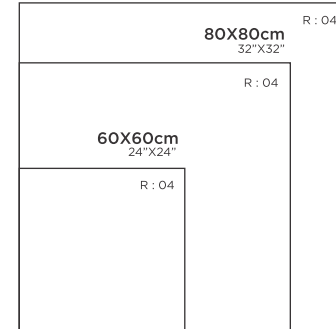

120X120cm
48"X48"