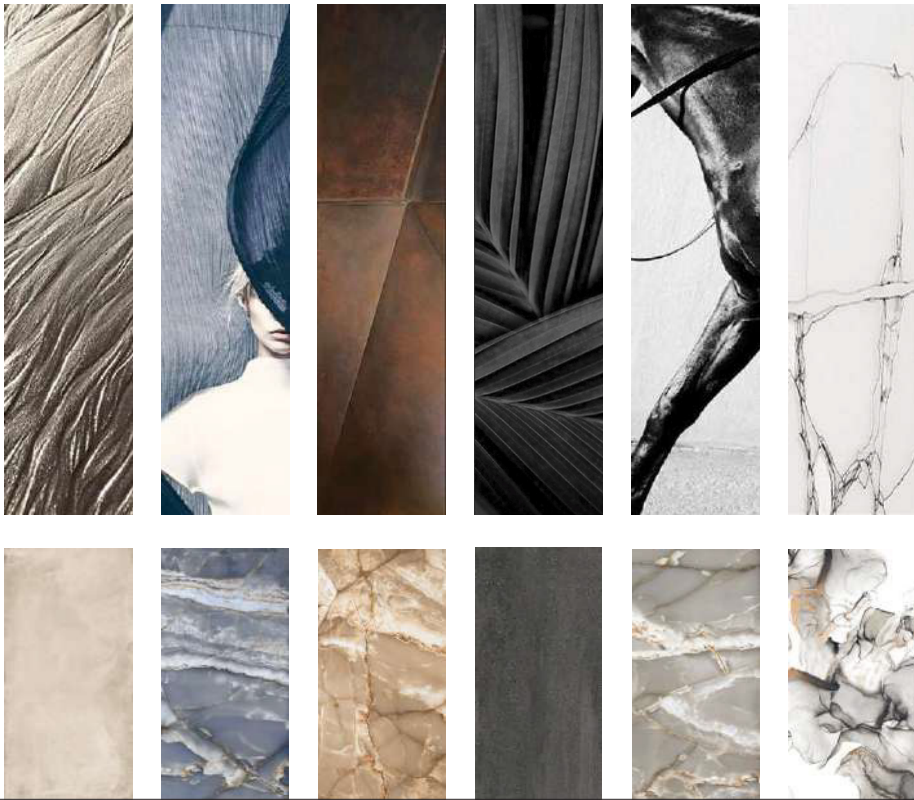

INSPIRATION NATURE

DIFFERENT SURFACES