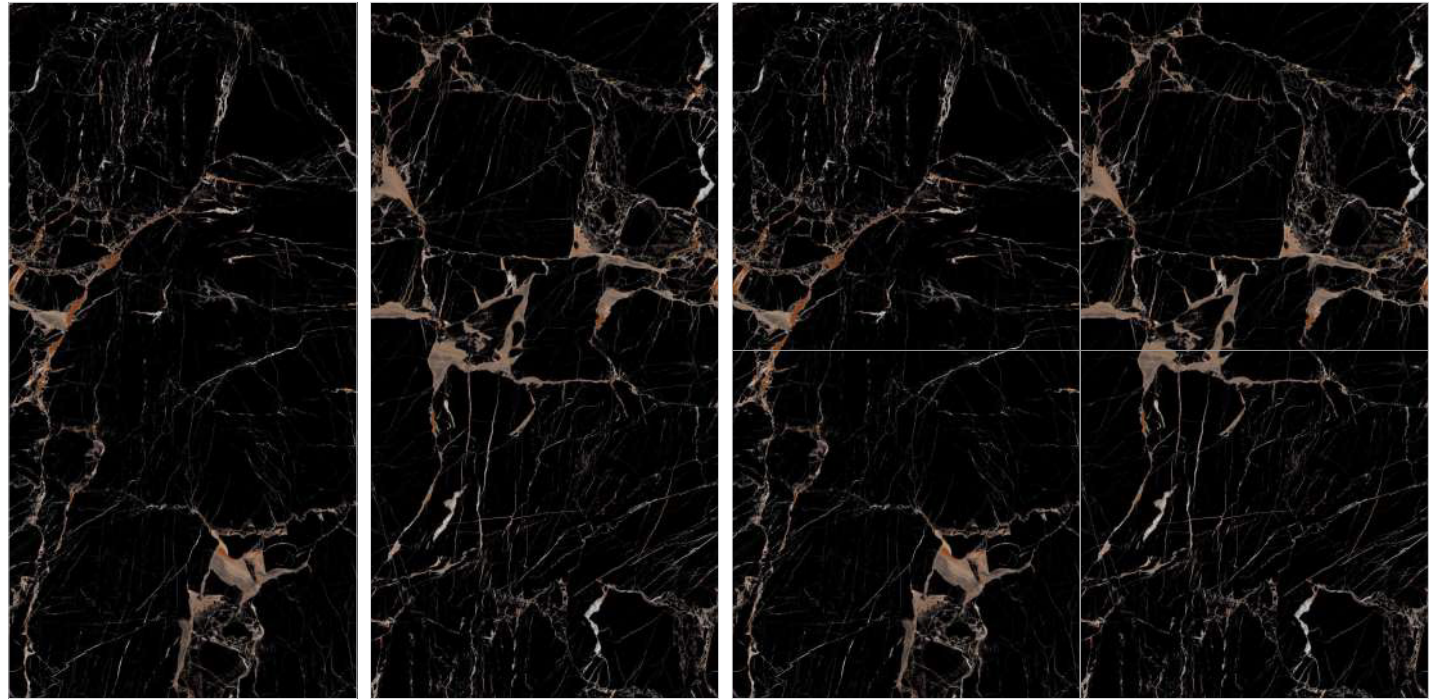

R : 04

120X240cm
48"X95"

120X120cm
48"X48"

30X30cm
12"X12"

30X30cm
12"X12"

BLACK MARBLE LOOK

FINISH : HIGH GLOSS

BLACK FOREST