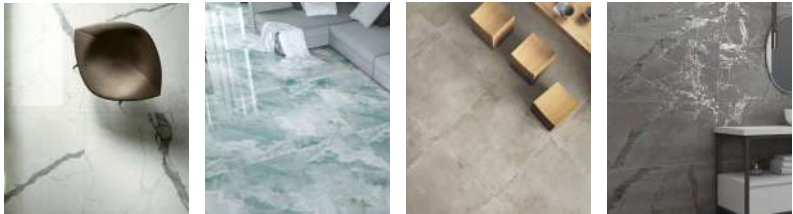

FINISHES

POLISHED

HIGH GLOSS

MATT

CARVING

At Evolution, we offer a wide range of tile finishes to suit every style and need. For a modern, high-end look, our high-gloss tiles are perfect, adding depth and dimension to any space. If you prefer a more subdued aesthetic, our matt finish tiles offer a soft, understated texture. Our glossy tiles are bold and striking, perfect for making a statement, while our carved tiles add depth and character to any design.

FORMATS

120X240CM TO 30X60CM

The several decades of experience, aptitude for experimenting and ability for innovation, has been able to combine ceramic tradition and technology, respect for the environment and research, these characteristics have led us to produce high-end, ceramic tiles create a new material for architecture and design: maximum, the first porcelain tiles offers its range with new smart formats, 120x240 cm to 30x60 cm

120 cm

60 cm