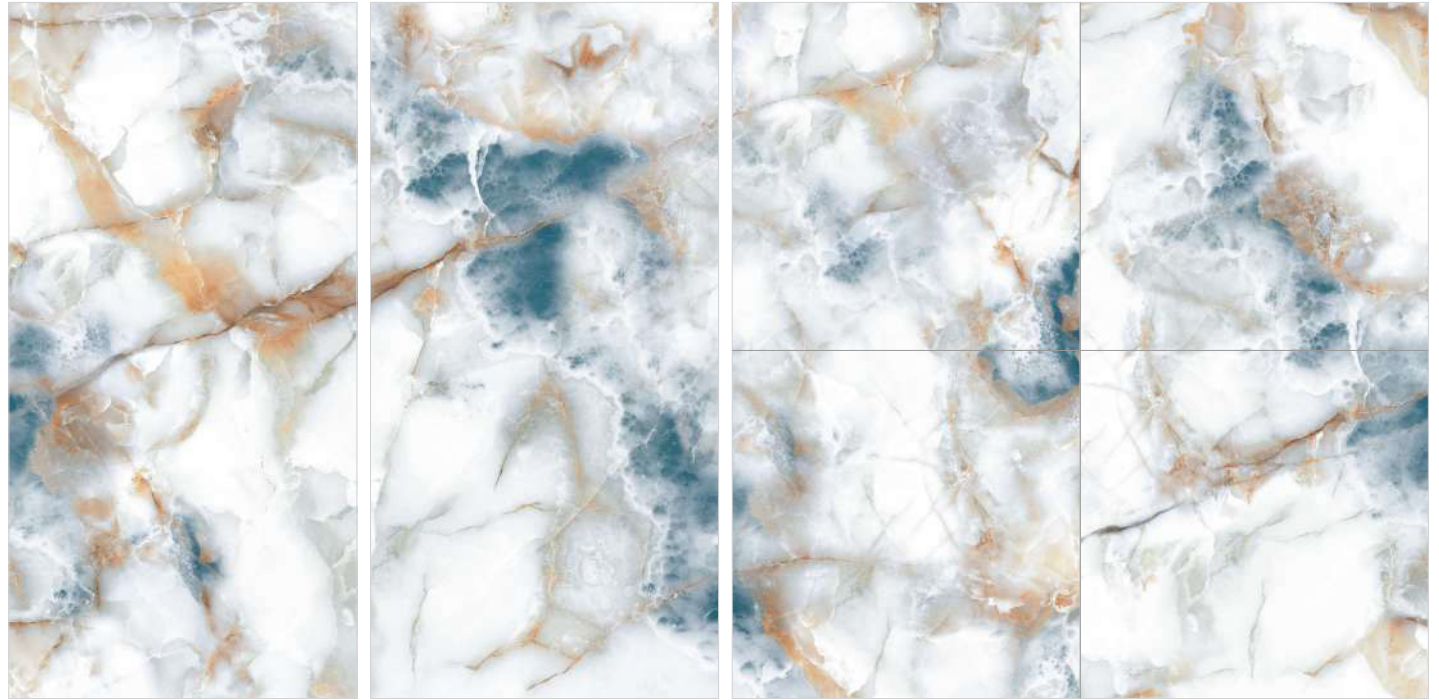

AQUA WHITE ONYX

FINISH : HIGH GLOSS

R : O4

120X240cm
48"X95"

120X120cm
48"X48"

30X30cm
12"X12"

30X30cm
12"X12"