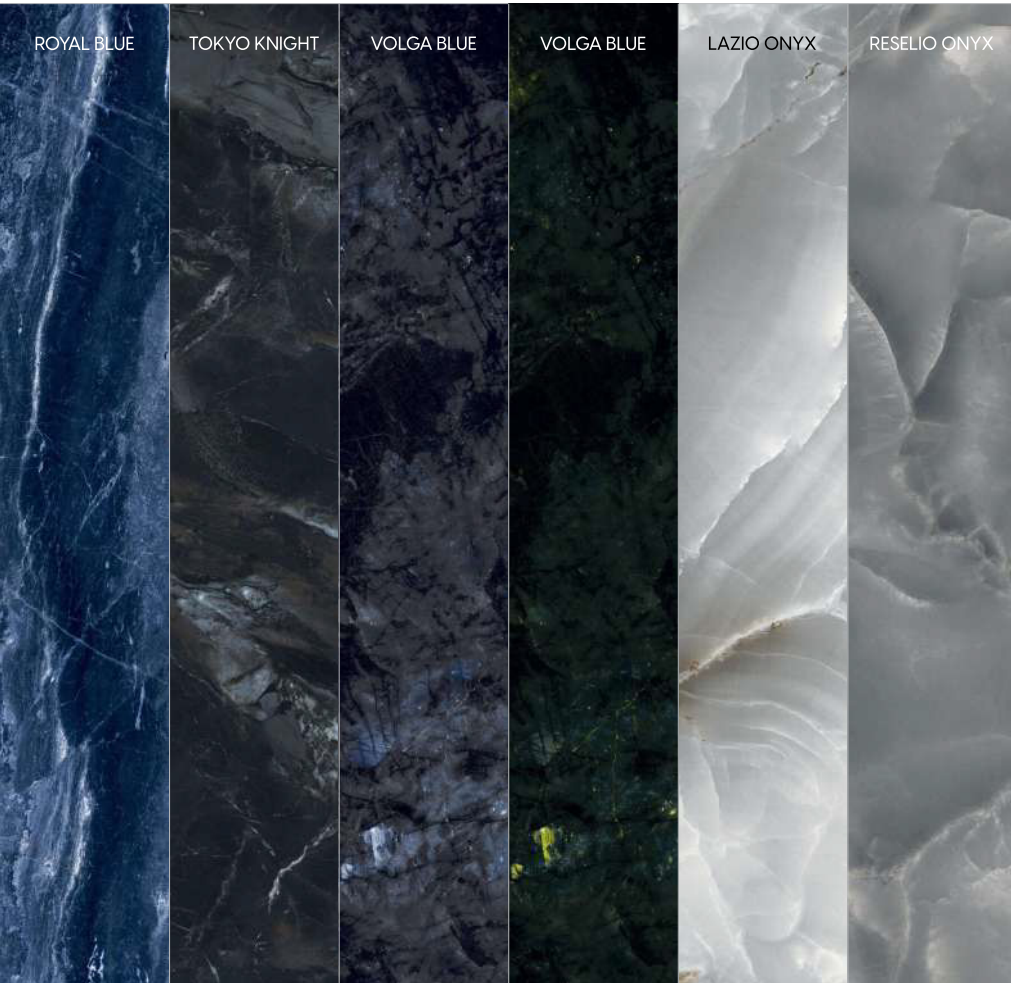

120X120cm
48"X48"

30X30cm
12"X12"

30X30cm
12"X12"

FINISH : HIGH GLOSS

R : O6

PUFFIN BROWNY

RANDOM SERIES

FINISH : HIGH GLOSS