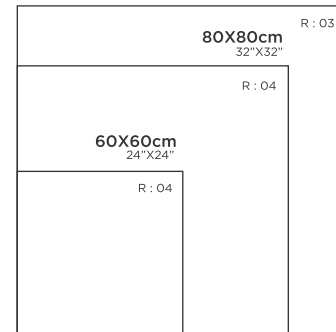

120X120cm
48"X48"