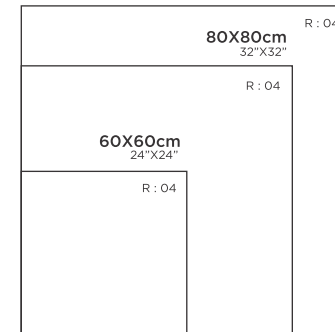

120X120cm
48"X48"