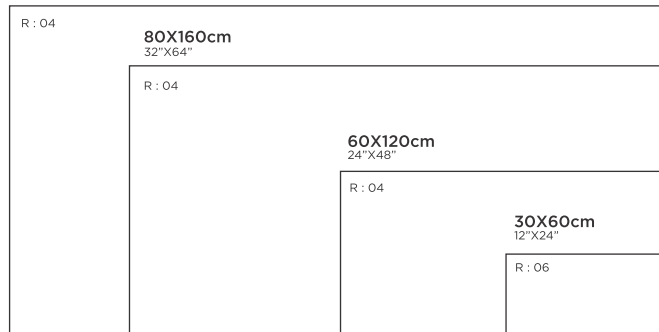

CARRARA WHITE

FINISH : POLISHED | MATT
R : O4

120X240cm
48"X95"