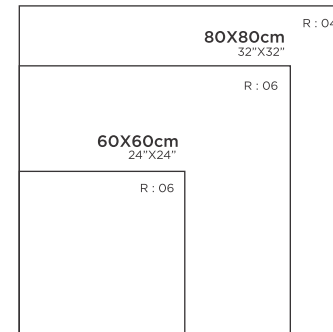

120X120cm
48"X48"