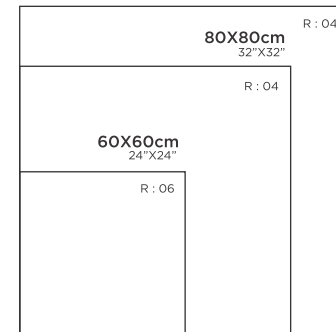

ARGOS CARRARA

FINISH : POLISHED | MATT

R : O4

ARIC WHITE

FINISH : POLISHED | MATT

R : O5

120X240cm
48"X95"

120X120cm
48"X48"