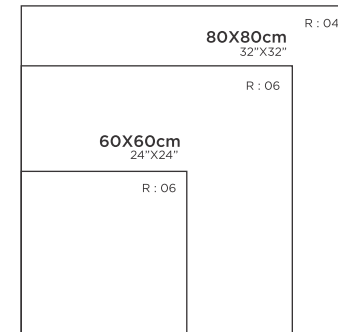

120X240cm
48"X95"

120X120cm
48"X48"

30X30cm
12"X12"

30X30cm
12"X12"

BURBERRY NATURAL

FINISH : POLISHED | MATT
R : O5

120X240cm
48"X95"

120X120cm
48"X48"