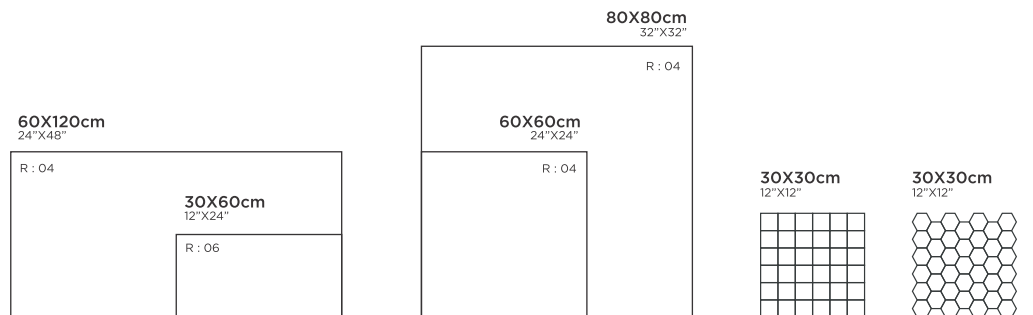

CALACATTA STANZA

FINISH : POLISHED | MATT
R : 04