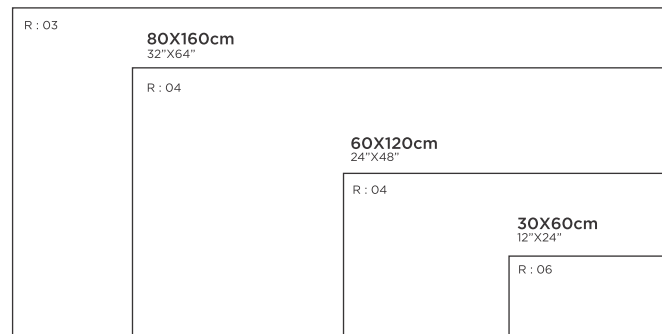

ARTISAN WHITE

FINISH : POLISHED | MATT
R : O4

120X240cm
48"X95"