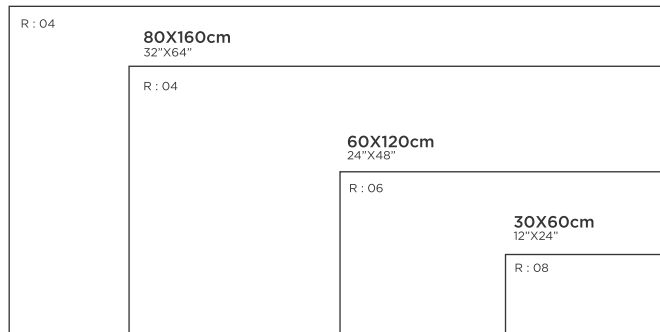

CALACATTA MERCURY

FINISH : POLISHED | MATT

R : 06

120X240cm
48"X95"