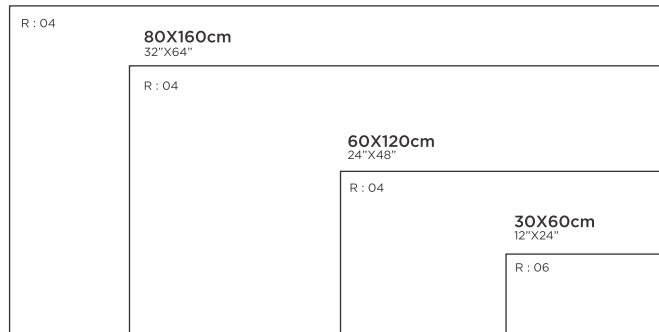

PIETRA GREY

FINISH : POLISHED | MATT
R : O4

120X240cm
48"X95"