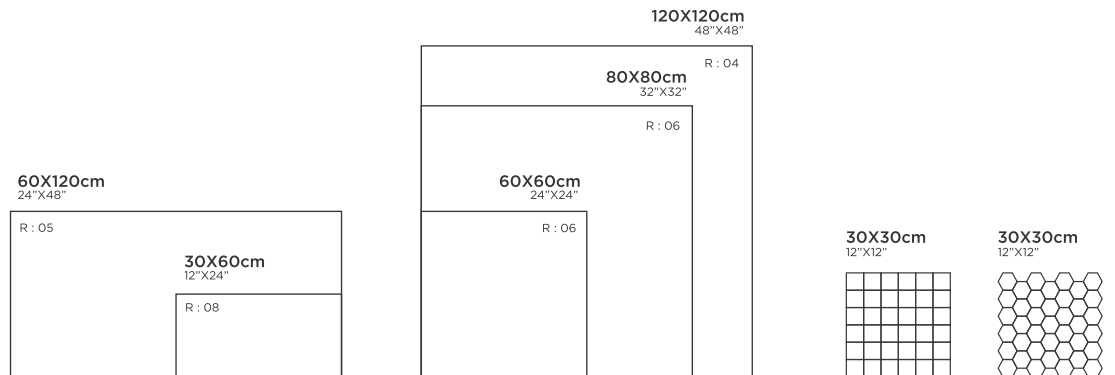

ONYX WHITE

FINISH : POLISHED | MATT
R : 05