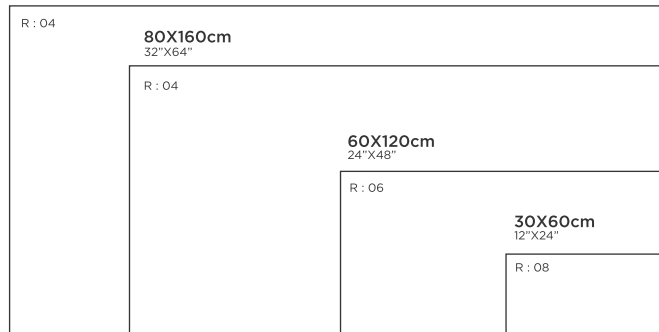

120X120cm
48"X48"

30X30cm
12"X12"

30X30cm
12"X12"

CANVAS WHITE

FINISH : POLISHED | MATT

R : O6

120X240cm
48"X95"

120X120cm
48"X48"