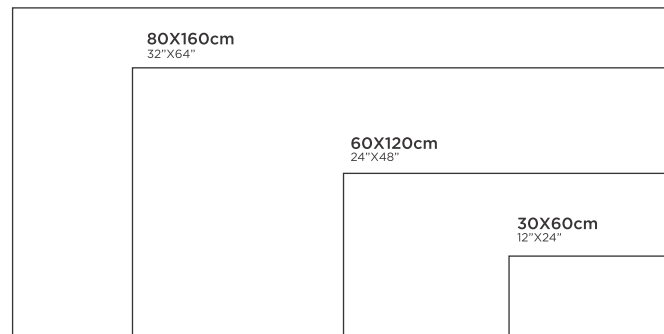

ONYX BOTTO GOLD

FINISH : POLISHED | MATT
R : O3

120X240cm
48"X95"