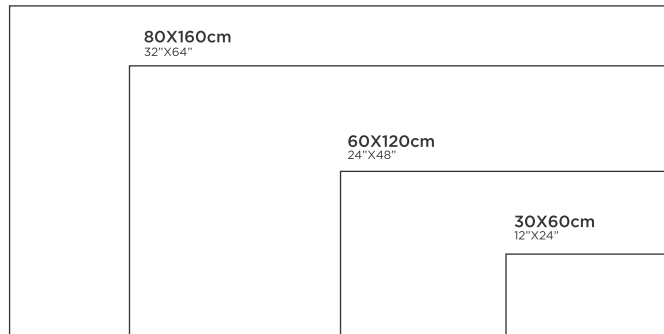

120X240cm
48"X95"

120X120cm
48"X48"

30X30cm
12"X12"

30X30cm
12"X12"

TRAVERTINE OPPO

FINISH : POLISHED | MATT
R : O4

120X240cm
48"X95"

120X120cm
48"X48"