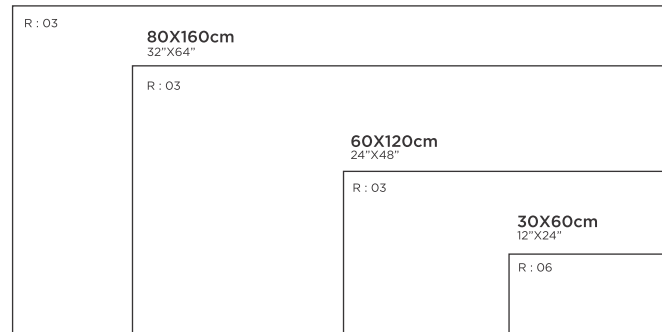

DYNA CREAMA

FINISH : POLISHED | MATT
R : 03

120X240cm
48"X95"