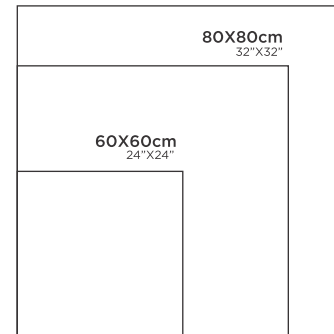

120X240cm
48"X95"

120X120cm
48"X48"

30X30cm
12"X12"

30X30cm
12"X12"

TRAVERTINE OPPO

FINISH : POLISHED | MATT
R : O4

120X240cm
48"X95"

120X120cm
48"X48"