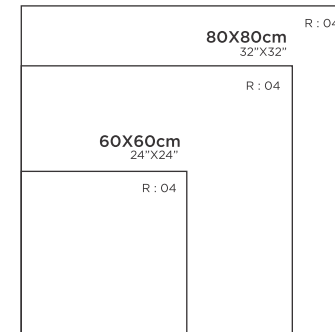

120X120cm
48"X48"