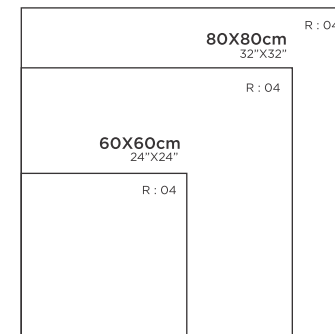

120X240cm
48"X95"

120X120cm
48"X48"

30X30cm
12"X12"

30X30cm
12"X12"

DAZZLE IVORY

FINISH : POLISHED | MATT
R : O5

120X240cm
48"X95"

120X120cm
48"X48"