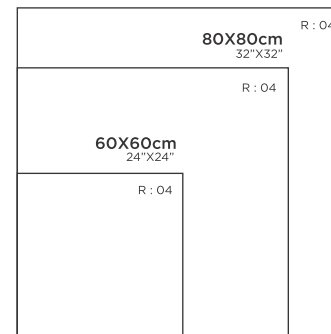

STATUARIO NATURAL

WHITE MARBLE LOOK

FINISH : POLISHED | MATT

MOUNTEN SILVER

FINISH : POLISHED | MATT

R : O4

120X240cm
48"X95"

120X120cm
48"X48"