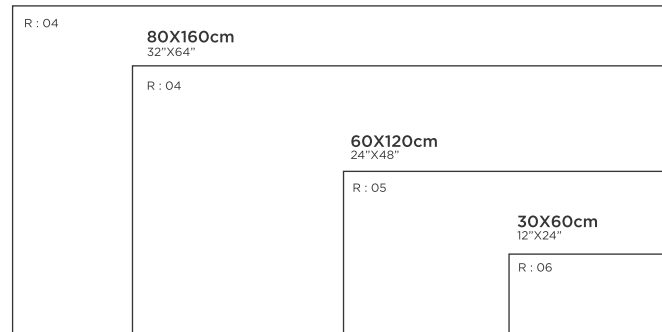

GIRGIO SILVER

FINISH : POLISHED | MATT

R : O5

120X240cm
48"X95"