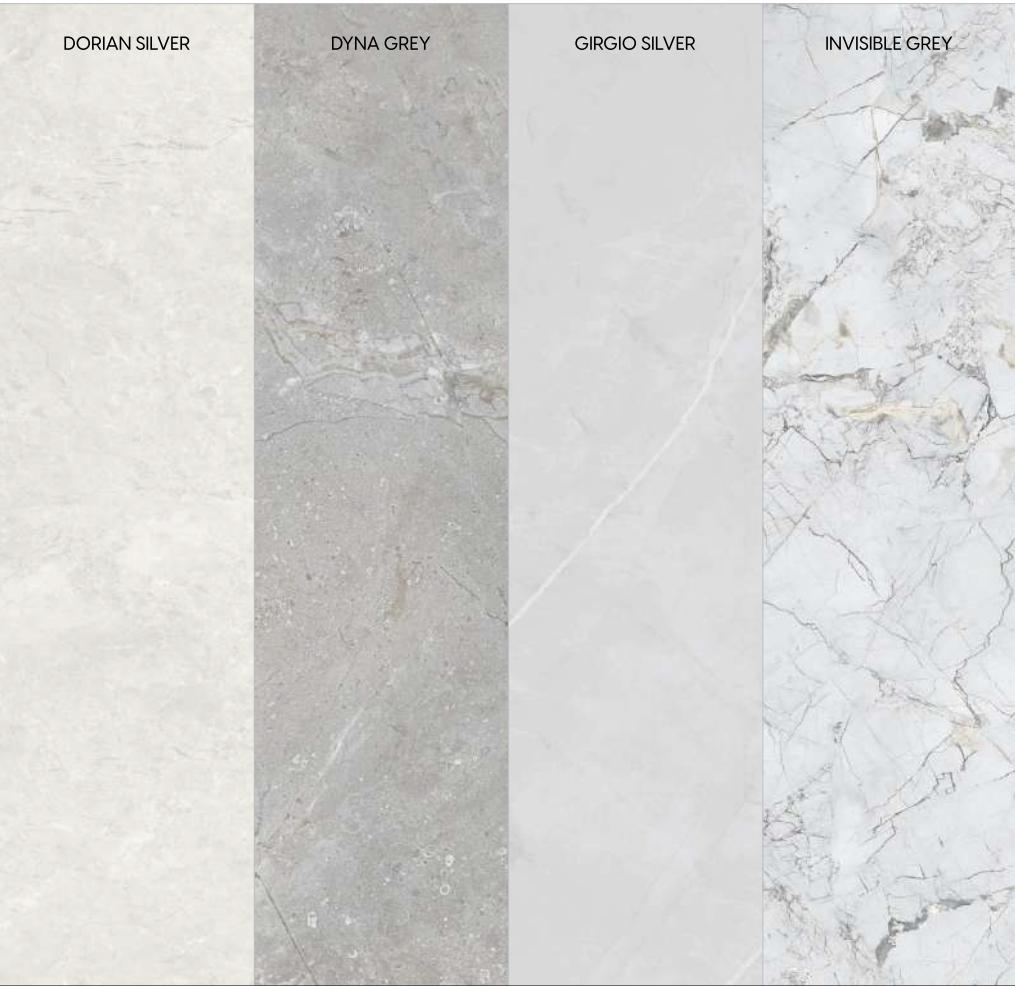

RANDOM SERIES

DORIAN SILVER

DYNA GREY

GIRGIO SILVER

INVISIBLE GREY