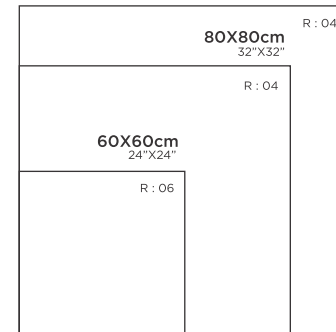

120X240cm
48"X95"

120X120cm
48"X48"

30X30cm
12"X12"

30X30cm
12"X12"

FINISH : POLISHED

R : O6

SPARKLE WHITE

WHITE MARBLE LOOK