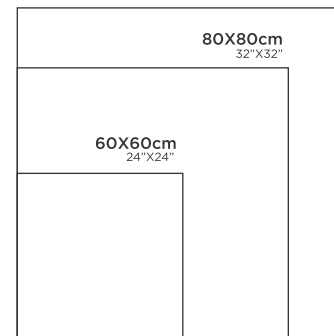

120X120cm
48"X48"