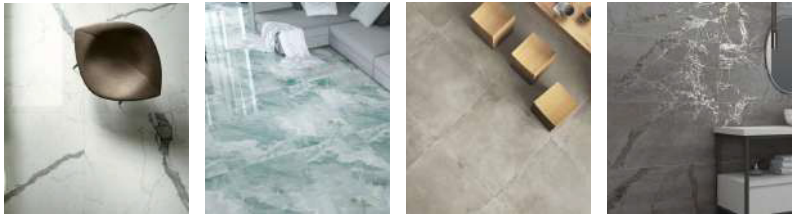

FINISHES

POLISHED

HIGH GLOSS

MATT

CARVING

At Evolution, we offer a wide range of tile finishes to suit every style and need. For a modern, high-end look, our high-gloss tiles are perfect, adding depth and dimension to any space. If you prefer a more subdued aesthetic, our matt finish tiles offer a soft, understated texture. Our glossy tiles are bold and striking, perfect for making a statement, while our carved tiles add depth and character to any design.

FORMATS

120X240CM TO 30X60CM

The several decades of experience, aptitude for experimenting and ability for innovation, has been able to combine ceramic tradition and technology, respect for the environment and research, these characteristics have led us to produce high-end, ceramic tiles create a new material for architecture and design: maximum, the first porcelain tiles offers its range with new smart formats, 120x240 cm to 30x60 cm

120 cm

60 cm