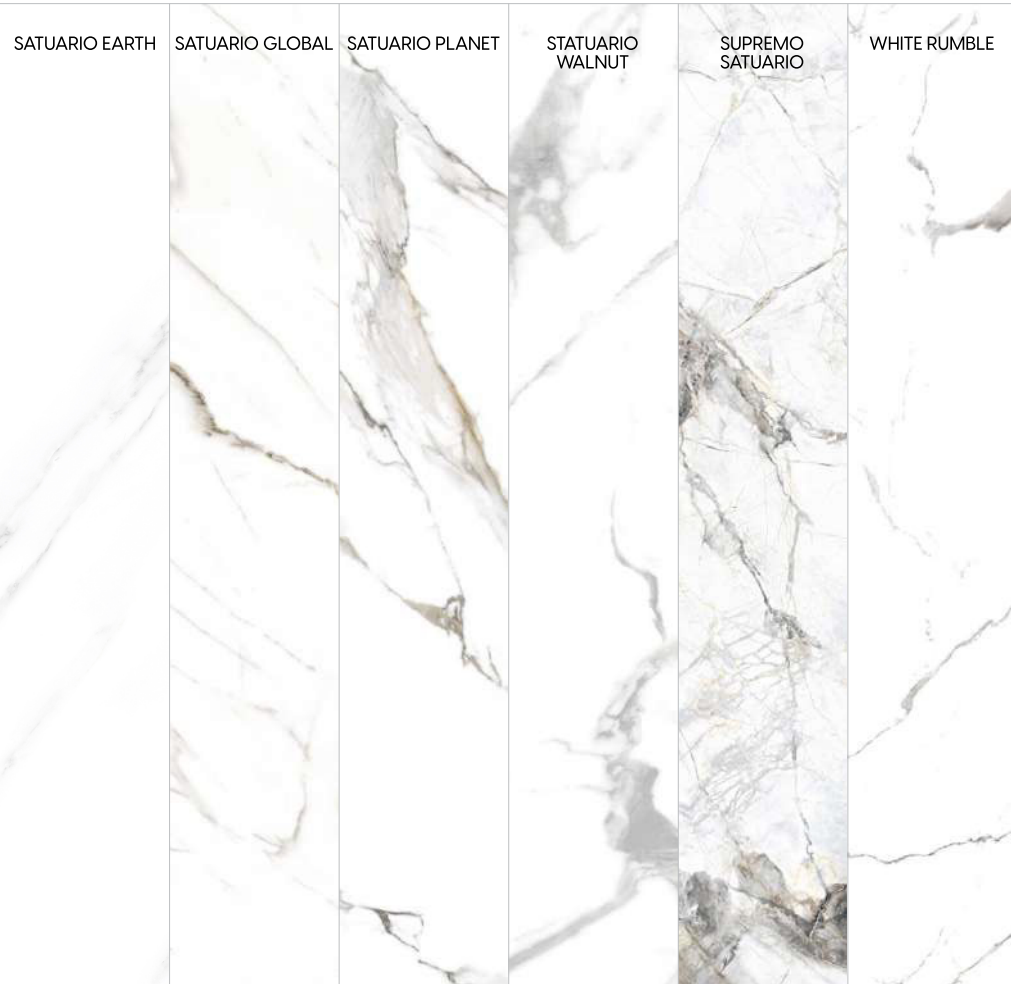

WHITE MARBLE LOOK

FINISH : POLISHED | MATT