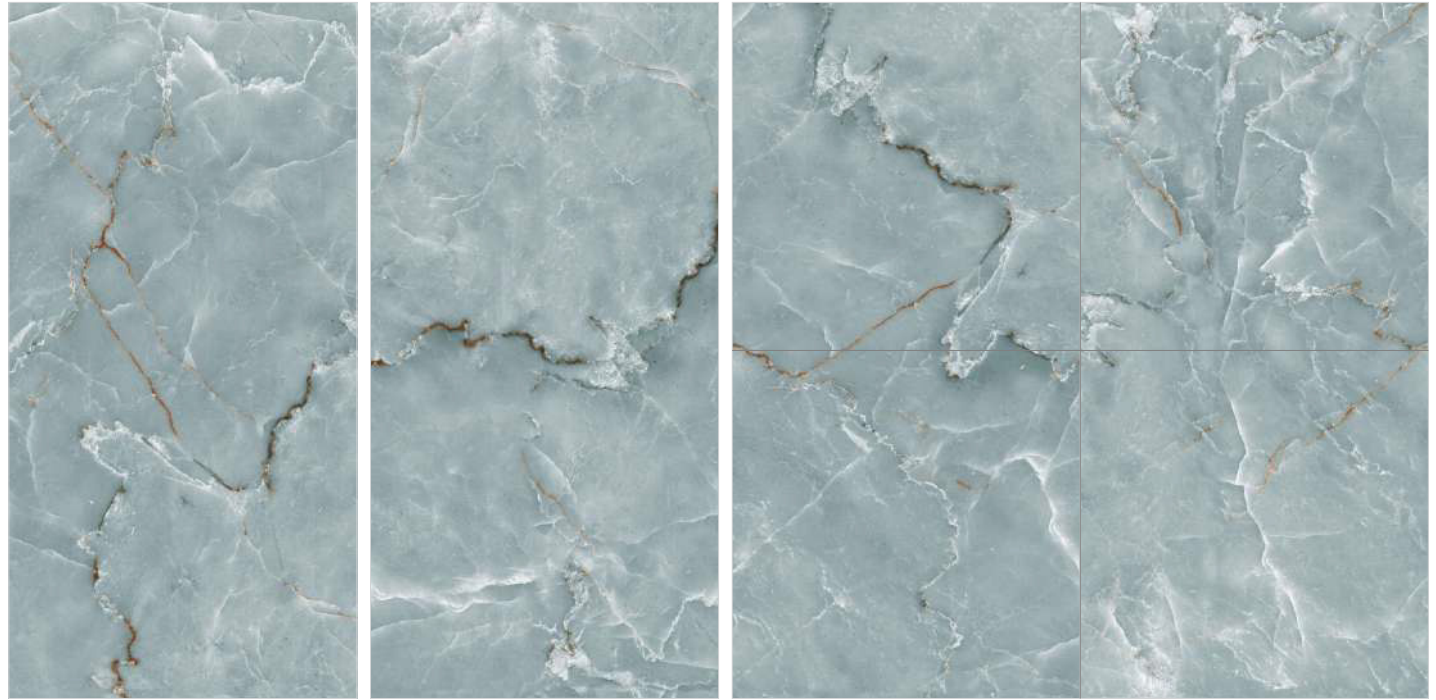

ONYX MINT

FINISH : POLISHED | MATT
R : 05

80X160cm
32"X64"

120X120cm
48"X48"

30X30cm
12"X12"

30X30cm
12"X12"