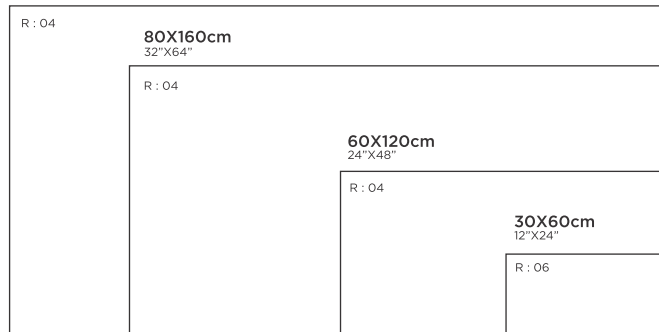

DELMON WHITE

FINISH : POLISHED | MATT
R : O4

120X240cm
48"X95"