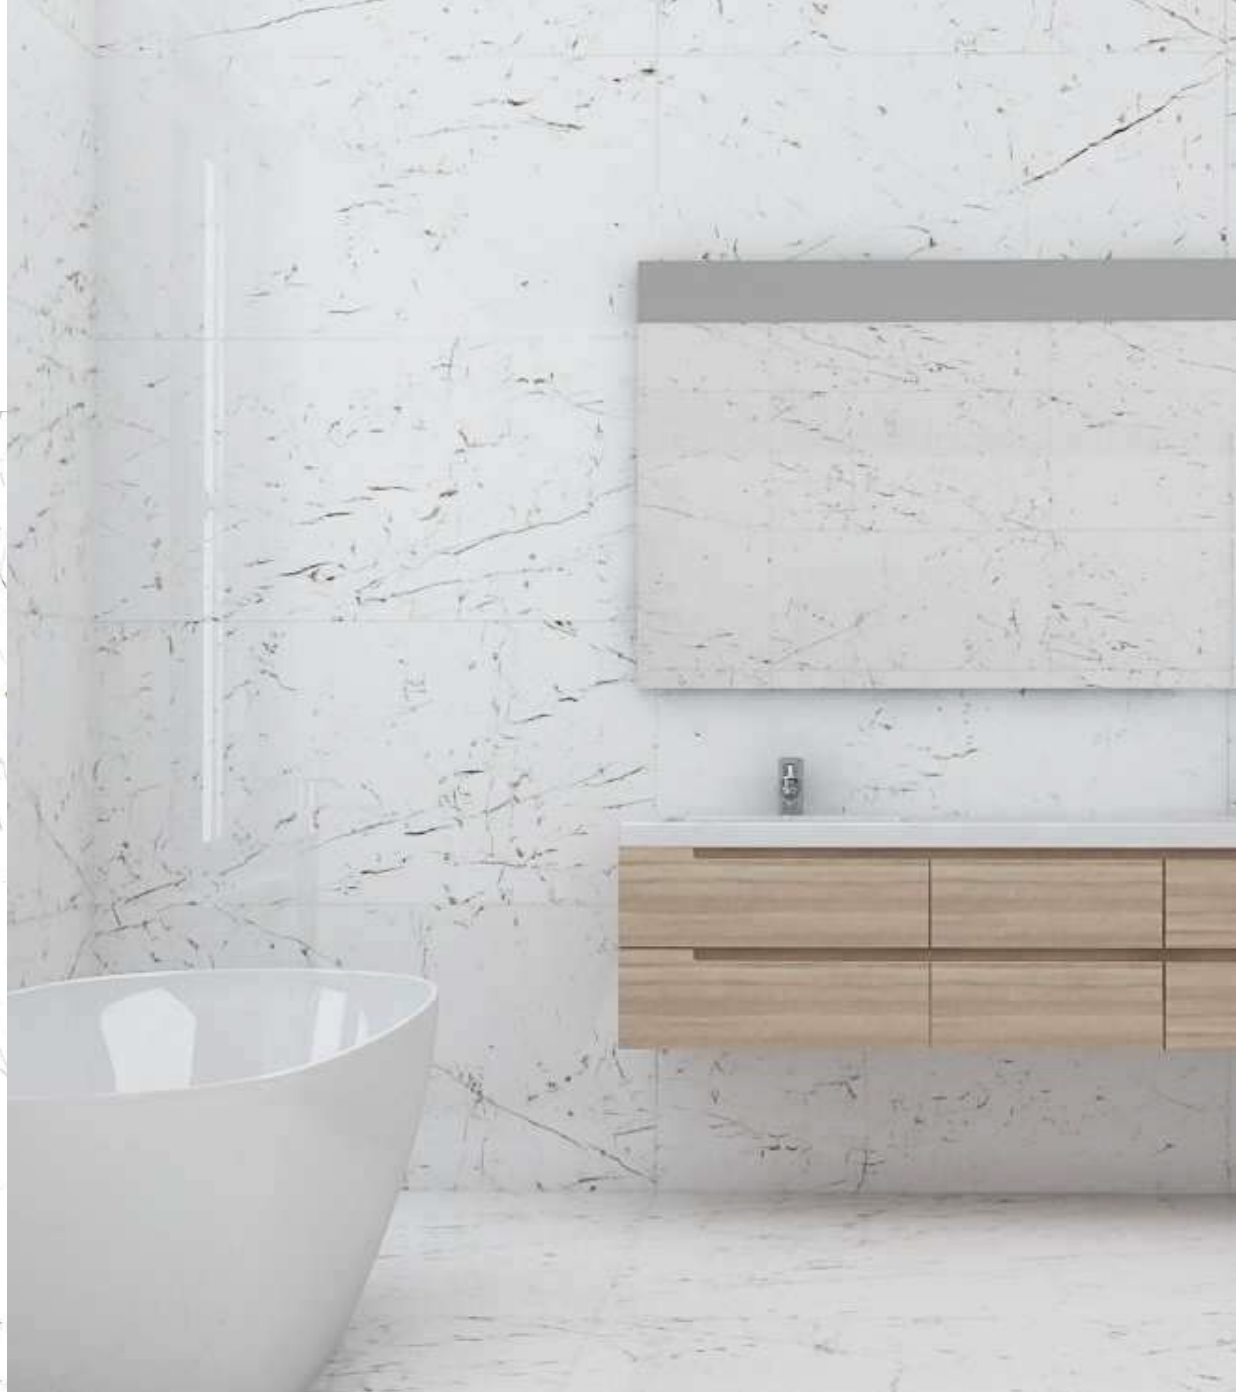

120X240cm
48"X95"

120X120cm
48"X48"

30X30cm
12"X12"

30X30cm
12"X12"

FINISH : POLISHED

R : O6

SPARKLE WHITE

WHITE MARBLE LOOK