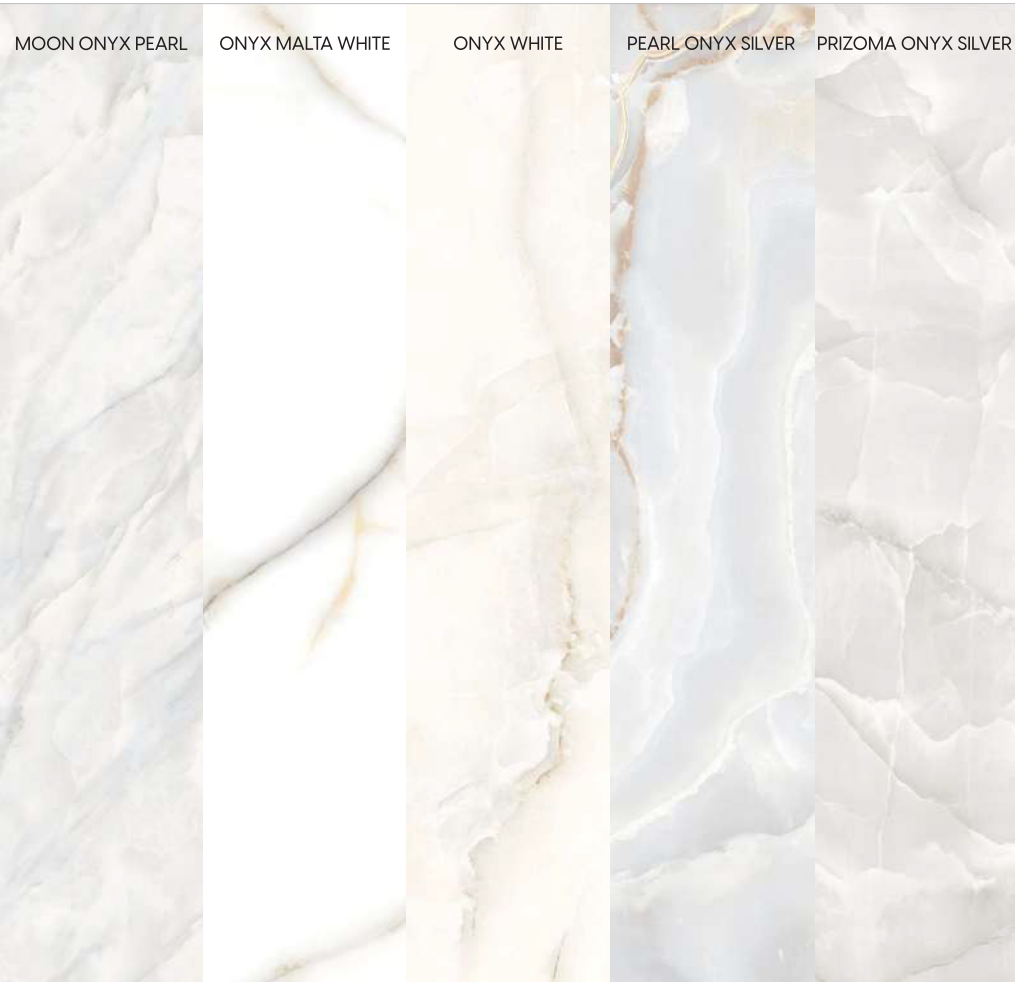

ONYX BIANCO

ONYX SERIES

FINISH : POLISHED | MATT

MOON ONYX PEARL

FINISH : POLISHED | MATT

R : 04

ONYX MALTA WHITE

FINISH : POLISHED | MATT
R : O4