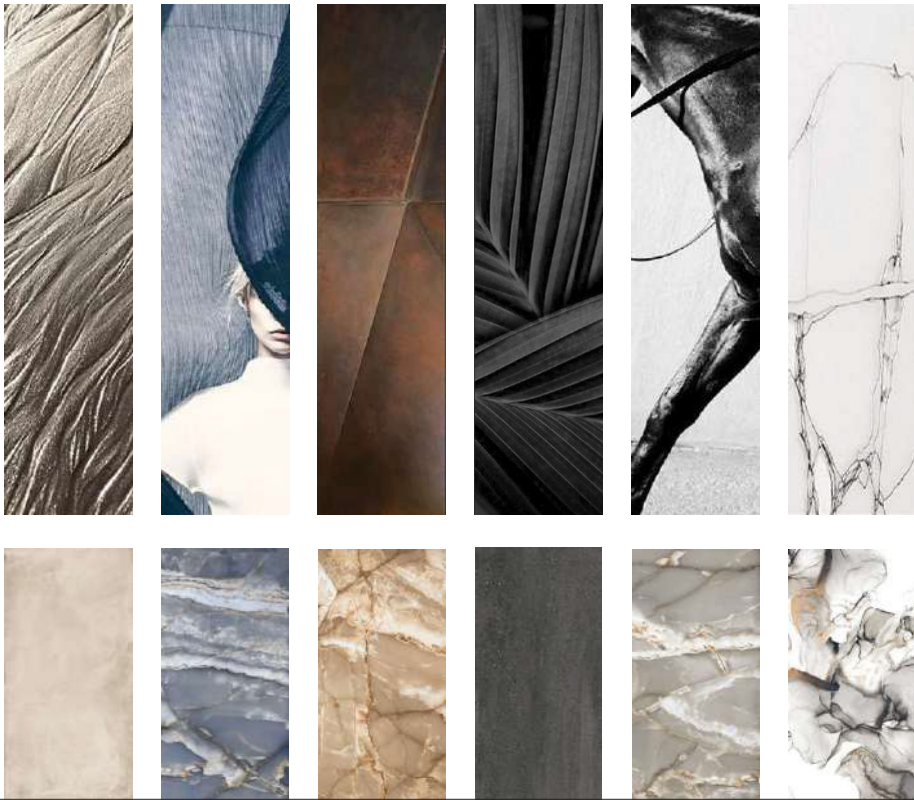

INSPIRATION NATURE

DIFFERENT SURFACES