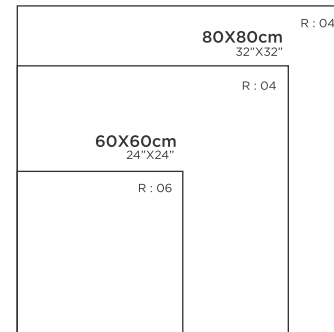

DIANO BLUE

FINISH : POLISHED | MATT
R : O5

120X240cm
48"X95"

120X120cm
48"X48"

30X30cm
12"X12"

30X30cm
12"X12"

BOSTON BLUE

FINISH : POLISHED | MATT