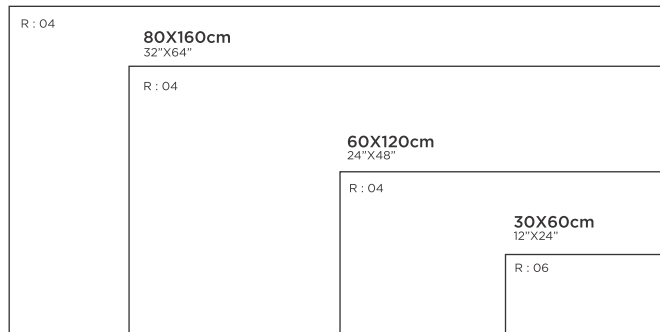

ARGOS CARRARA

FINISH : POLISHED | MATT

R : O4

ARIC WHITE

FINISH : POLISHED | MATT

R : O5

120X240cm
48"X95"

120X120cm
48"X48"