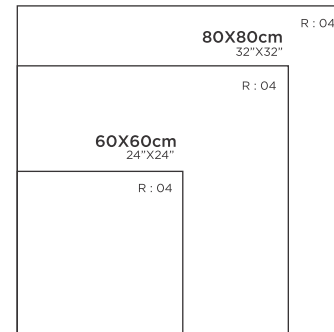

120X240cm
48"X95"

120X120cm
48"X48"

30X30cm
12"X12"

30X30cm
12"X12"

DAZZLE IVORY

FINISH : POLISHED | MATT
R : O5

120X240cm
48"X95"

120X120cm
48"X48"