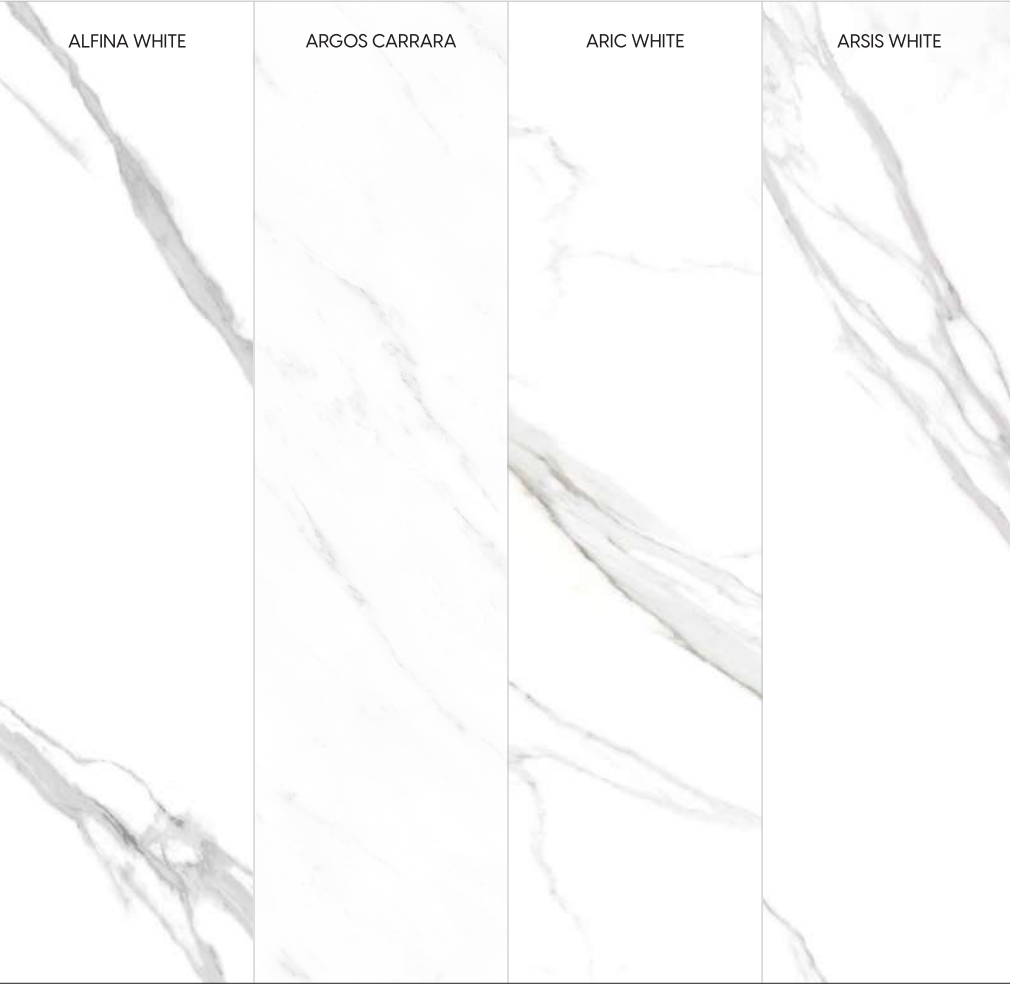

FORMATS

WHITE MARBLE LOOK

ALFINA WHITE

ARGOS CARRARA

ARIC WHITE

ARSIS WHITE

FINISH : POLISHED | MATT

ALFINA WHITE