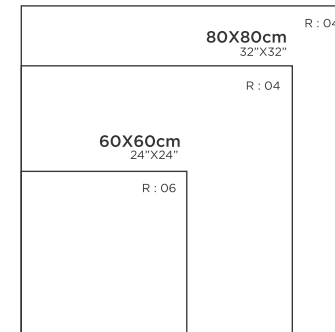

120X120cm
48"X48"

30X30cm
12"X12"

30X30cm
12"X12"

CANVAS WHITE

FINISH : POLISHED | MATT

R : O6

120X240cm
48"X95"

120X120cm
48"X48"