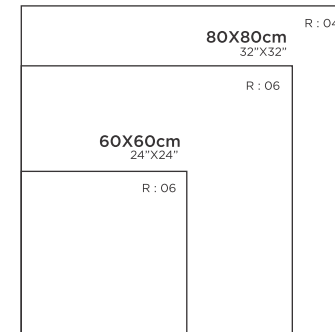

WHITE MARBLE LOOK

FINISH : POLISHED | MATT

SATUARIO EARTH

FINISH : POLISHED | MATT

R : O4

120X240cm
48"X95"

120X120cm
48"X48"

30X30cm
12"X12"