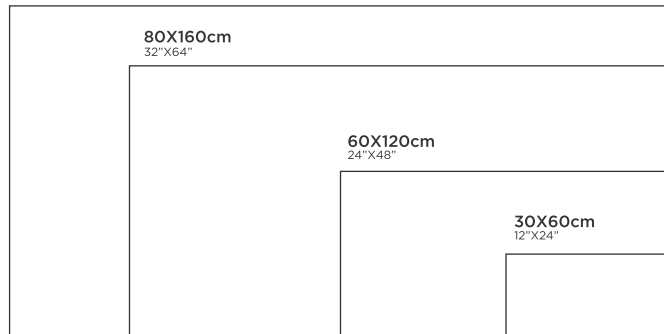

FINISH : POLISHED | MATT
R : O3

120X240cm
48"X95"

120X120cm
48"X48"

30X30cm
12"X12"

30X30cm
12"X12"

ONYX BOTTO SILVER

FINISH : POLISHED | MATT
R : 05

120X240cm
48"X95"