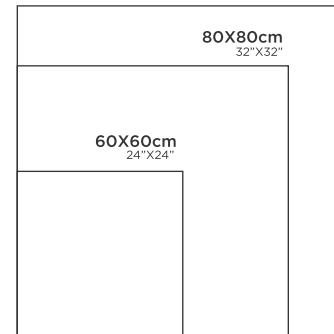

120X240cm
48"X95"

120X120cm
48"X48"

30X30cm
12"X12"

30X30cm
12"X12"

TRAVERTINE OPPO

FINISH : POLISHED | MATT
R : O4

120X240cm
48"X95"

120X120cm
48"X48"