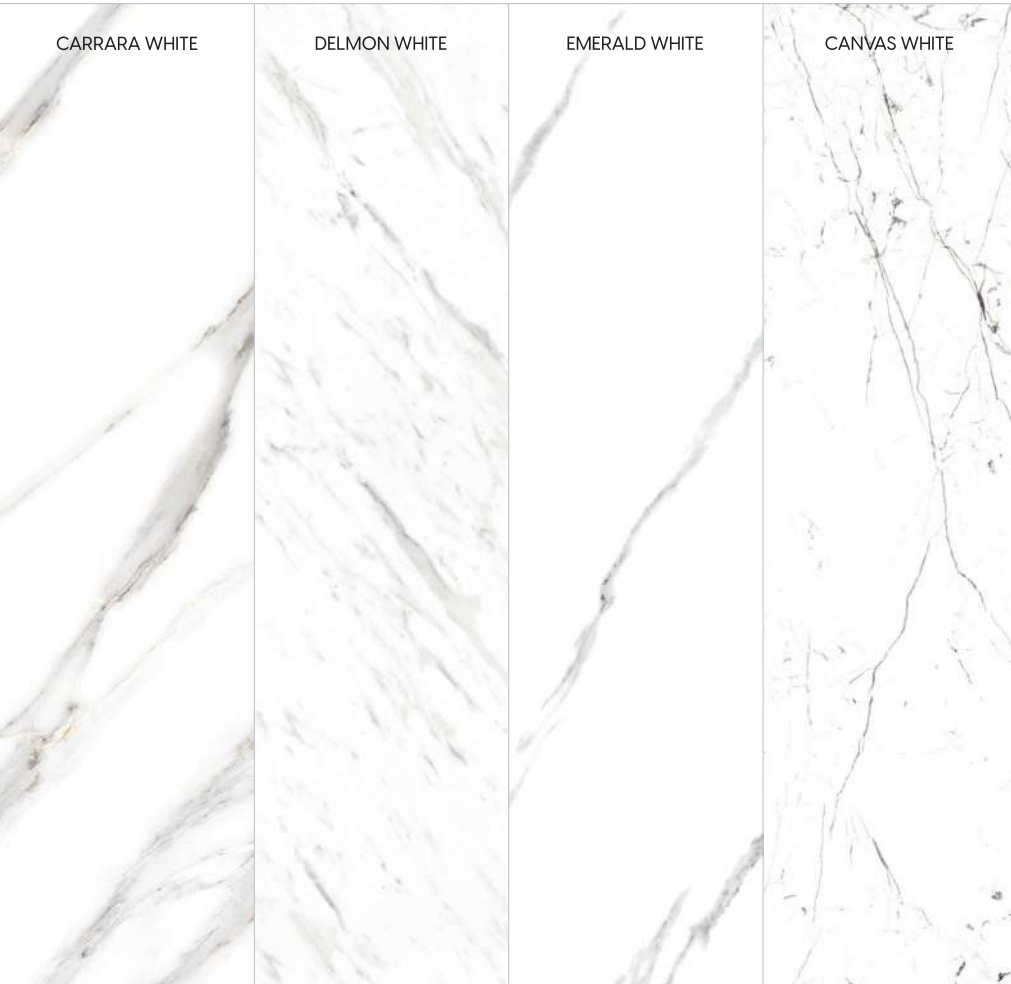

120X240cm
48"X95"

120X120cm
48"X48"

30X30cm
12"X12"

30X30cm
12"X12"

FINISH : POLISHED

R : O6

SPARKLE WHITE

WHITE MARBLE LOOK