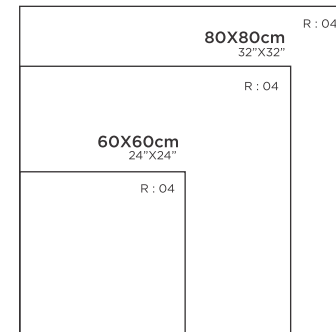

120X120cm
48"X48"