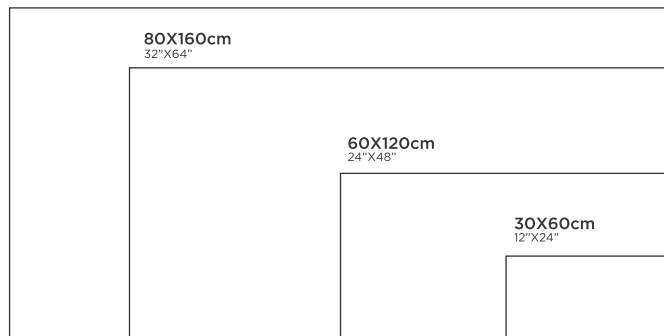

ONYX BROWN

FINISH : POLISHED | MATT
R : O6

120X240cm
48"X95"