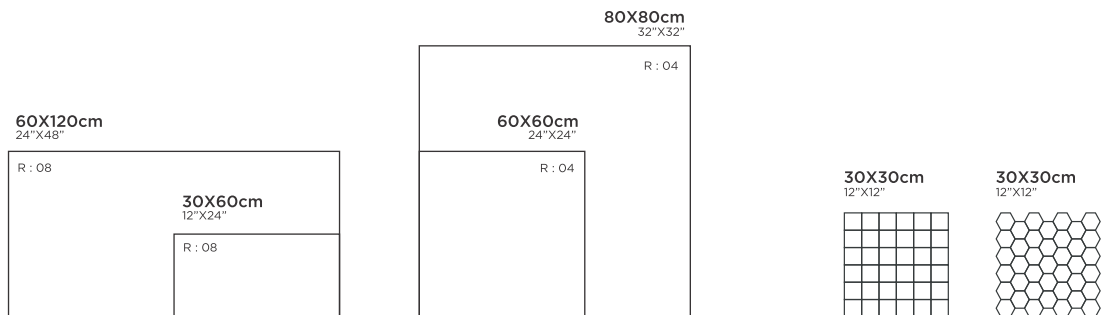

ONYX MALTA WHITE

FINISH : POLISHED | MATT
R : O4