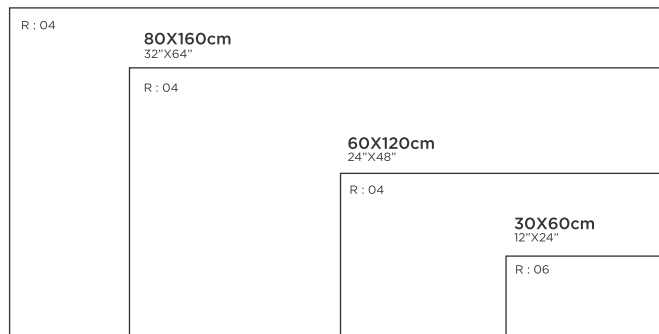

120X240cm
48"X95"

120X120cm
48"X48"

30X30cm
12"X12"

30X30cm
12"X12"

DAZZLE IVORY

FINISH : POLISHED | MATT
R : O5

120X240cm
48"X95"

120X120cm
48"X48"