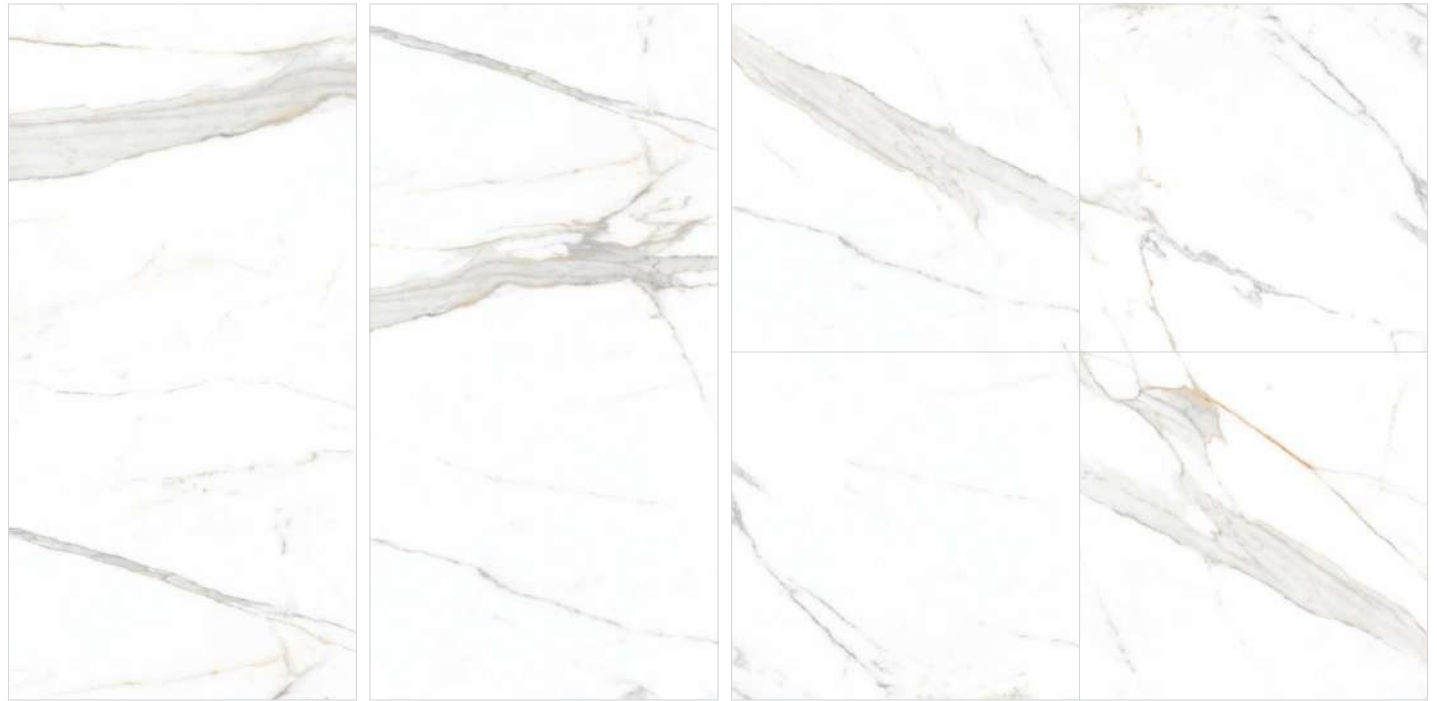

CALACATTA STANZA

FINISH : POLISHED | MATT
R : 04