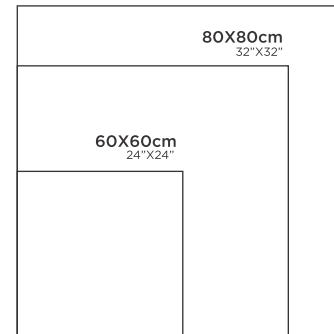

120X120cm
48"X48"