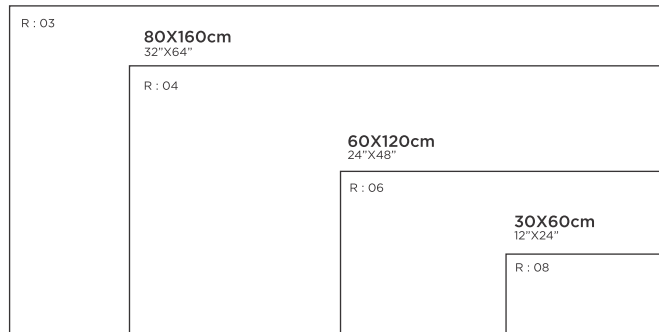

120X240cm
48"X95"

120X120cm
48"X48"

30X30cm
12"X12"

30X30cm
12"X12"

BURBERRY NATURAL

FINISH : POLISHED | MATT
R : O5

120X240cm
48"X95"

120X120cm
48"X48"