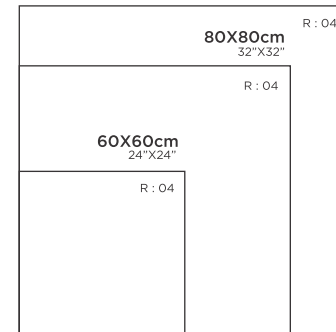

FINISH : POLISHED | MATT

BOSTON BEIGE

FINISH : POLISHED | MATT

R : 04

120X240cm
48"X95"

120X120cm
48"X48"

30X30cm
12"X12"

30X30cm
12"X12"