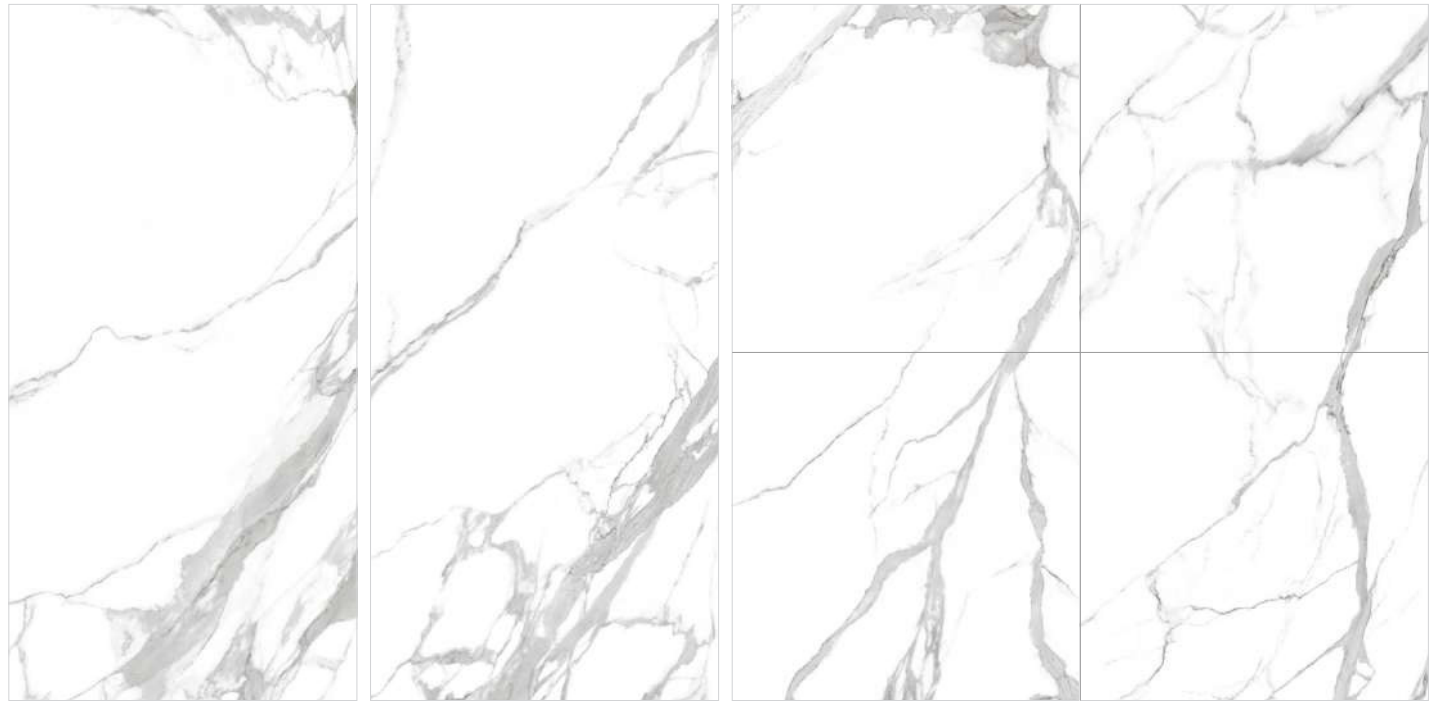

PRIZAMA STATUARIO

FINISH : POLISHED | MATT
R : O4

60X120cm
24"X48"

60X60cm
24"X24"

30X30cm
12"X12"

30X30cm
12"X12"