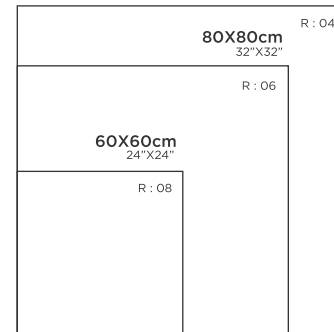

120X120cm
48"X48"