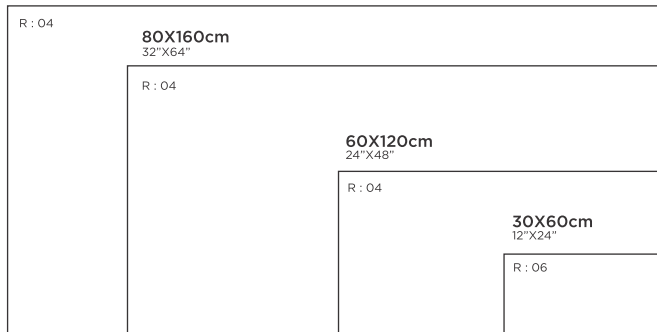

NEWTON IVORY

FINISH : POLISHED | MATT
R : 04

120X240cm
48"X95"