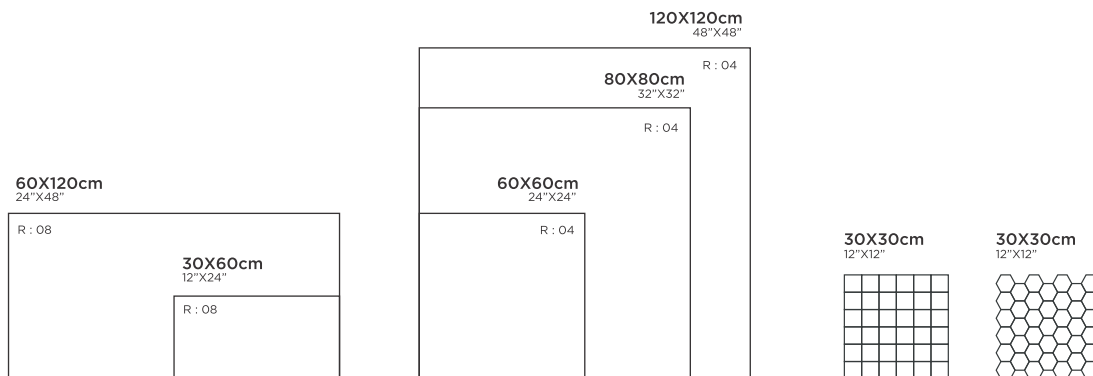

MOON ONYX PEARL

FINISH : POLISHED | MATT

R : 04