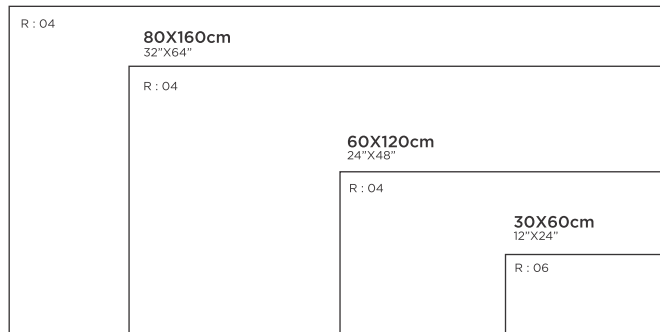

ALFINA WHITE

FINISH : POLISHED | MATT
R : O4

120X240cm
48"X95"