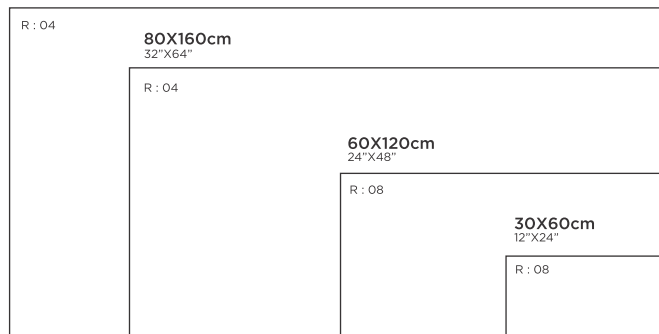

ANTICO BIANCO

FINISH : POLISHED | MATT
R : 08

120X240cm
48"X95"