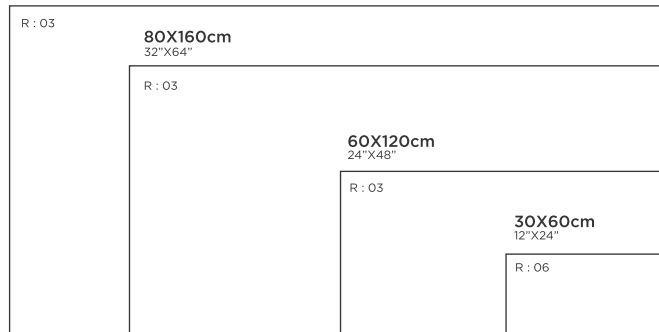

DYNAMO AZUL

FINISH : POLISHED | MATT
R : O3

120X240cm
48"X95"