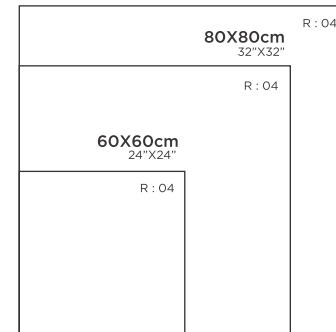

ROMA BROWN

FINISH : POLISHED | MATT

PULPIS GREY

FINISH : POLISHED | MATT

R : 04

120X240cm
48"X95"

120X120cm
48"X48"

30X30cm
12"X12"