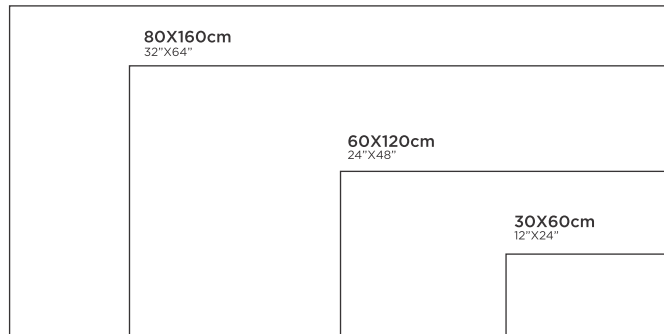

120X240cm
48"X95"

120X120cm
48"X48"

30X30cm
12"X12"

30X30cm
12"X12"

TRAVERTINE OPPO

FINISH : POLISHED | MATT
R : O4

120X240cm
48"X95"

120X120cm
48"X48"