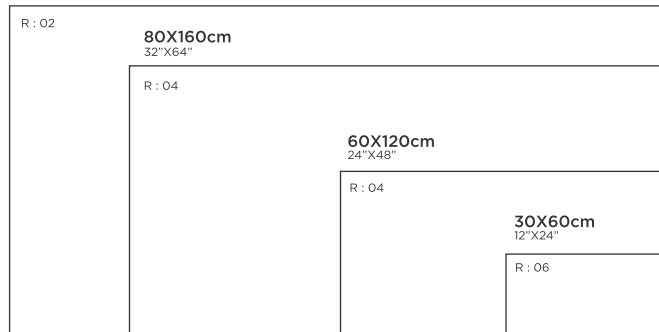

WHITE MARBLE LOOK

FINISH : POLISHED | MATT

SATUARIO EARTH

FINISH : POLISHED | MATT

R : O4

120X240cm
48"X95"

120X120cm
48"X48"

30X30cm
12"X12"