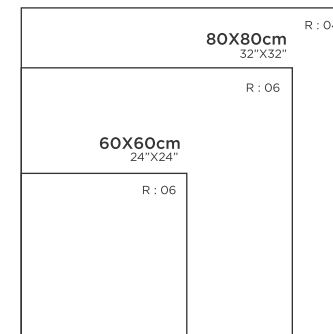

120X120cm
48"X48"