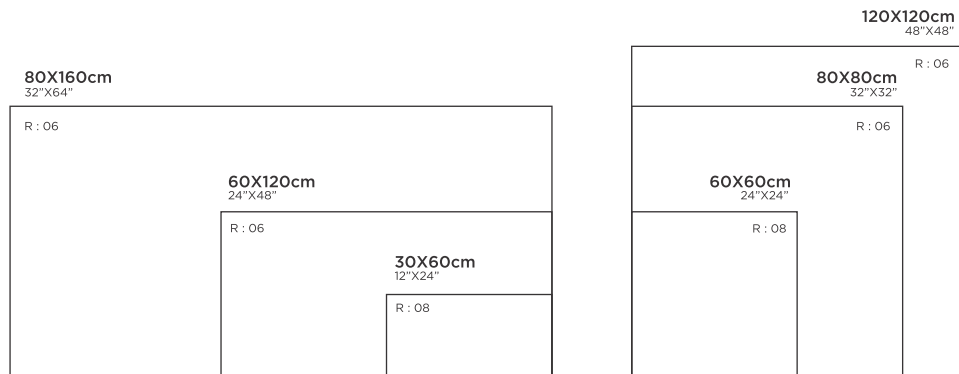

ARGOS CARRARA

FINISH : POLISHED | MATT

R : O4