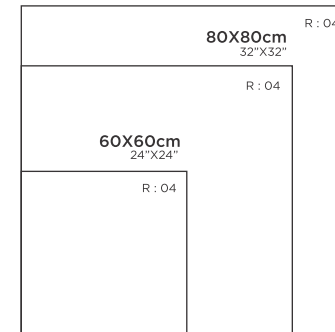

120X120cm
48"X48"