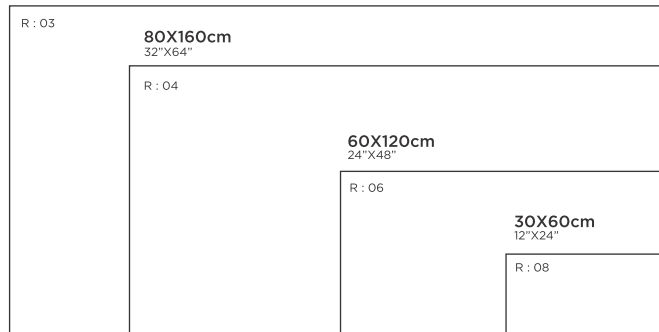

BURBERRY BEIGE

FINISH : POLISHED | MATT
R : O5

120X240cm
48"X95"