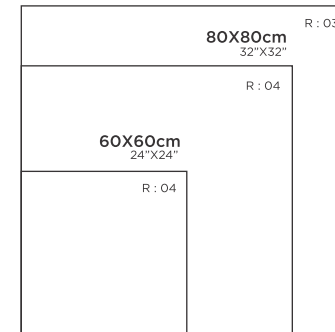

120X120cm
48"X48"