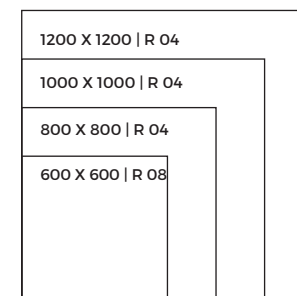

**FORMAT**  
600X1200MM

**FINISH**  
POLISHED

**RANDOM**  
04

Available Format 

Harlem Silver

**FORMAT**  
600X1200MM

**FINISH**  
POLISHED

**RANDOM**  
04