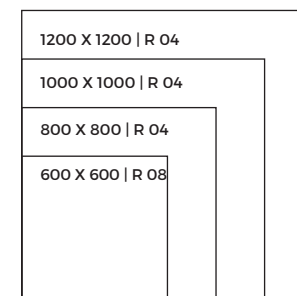

**FORMAT**  
600X1200MM

**FINISH**  
POLISHED

**RANDOM**  
04

Available Format 

Ola White

**FORMAT**  
600X1200MM

**FINISH**  
POLISHED

**RANDOM**  
05