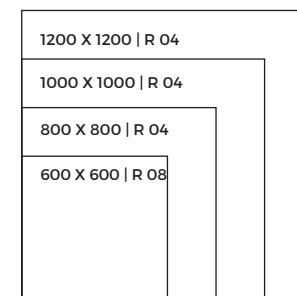

Opal White

**FORMAT**  
600X1200MM

**FINISH**  
POLISHED

**RANDOM**  
05

Available Format 

**FORMAT**  
600X1200MM

**FINISH**  
POLISHED

**RANDOM**  
04