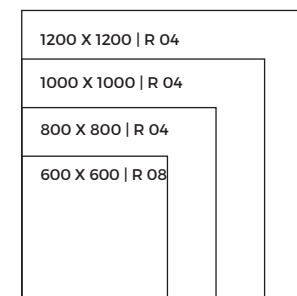

Available Format 

**FORMAT**  
600X1200MM

**FINISH**  
POLISHED

**RANDOM**  
04

Available Format 

Loriya Silver

Lucas White

**FORMAT**  
600X1200MM