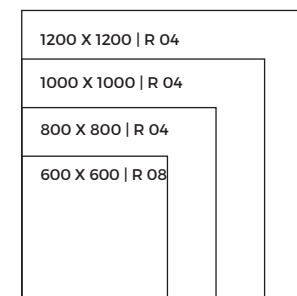

**FORMAT**  
600X1200MM

**FINISH**  
POLISHED

**RANDOM**  
04

Available Format 

Mounten Silver

**FORMAT**  
600X1200MM

**FINISH**  
POLISHED

**RANDOM**  
05