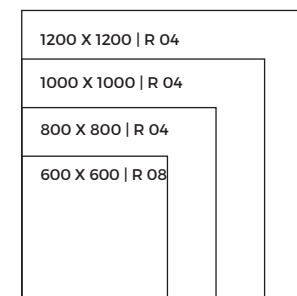

FORMAT  
600X1200MM

FINISH  
POLISHED

RANDOM  
06

Available Format 

laurance-white

Lepard Gold

**FORMAT**  
600X1200MM

**FINISH**  
POLISHED