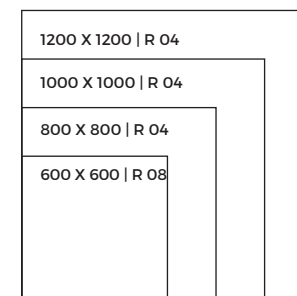

FORMAT
600X1200MM

FINISH
POLISHED

RANDOM
04

Available Format