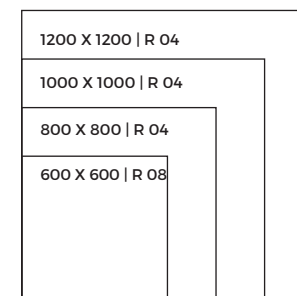

**FORMAT**  
600X1200MM

**FINISH**  
POLISHED

**RANDOM**  
04

Available Format 

Girgio Beige

Girgio Brown

**FORMAT**  
600X1200MM

**FINISH**  
POLISHED